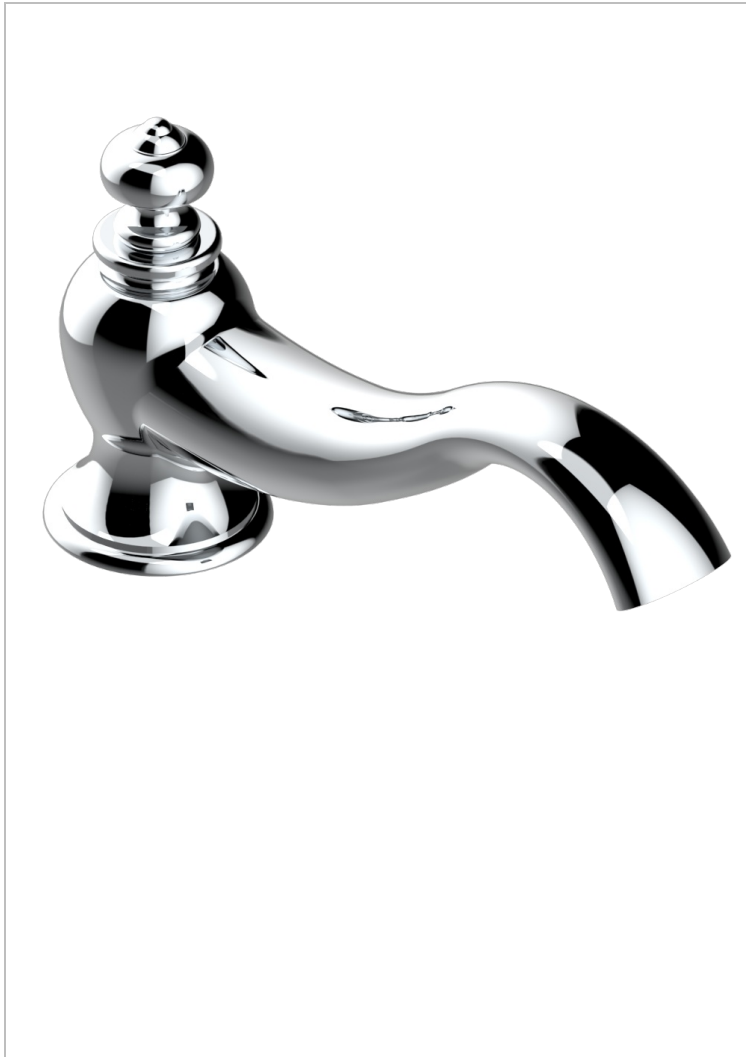

BROADWAY WITH LEVER

A04-29SGI

Rim mounted bath spout and diverter, super goliath

CHARACTERISTIC

- Broadway with Lever
- Rim mounted bath spout and diverter, super goliath

AVAILABLE FINITIONS

Antique nickel - H28
Black ceram - D30
Blush PVD - H62
Brass color PVD - H49
Brown bronze color PVD - F33
Gold color PVD - H52

Graphite PVD - H64
Lacquered light bronze - D01
Matt Umber PVD - H67
Matt blush PVD - H60
Matt brass color PVD - H50
Matt brown bronze color PVD - F34

Matt chrome - C02
Matt gold - F07
Matt gold color PVD - H53
Matt graphite PVD - H65
Matt nickel (color finish) - C01
Matt nickel color PVD - H56

Natural smoked Brass - A13
Nickel color PVD - H55
Polished chrome (color finish) - A02
Polished chrome / Polished gold (color finish) - G02
Polished gold (color finish) - F01
Polished nickel - B01

Soft gold - F30
Soft matt gold - F31
Umber PVD - H66
Varnished matt antique red copper (color finish) - H07