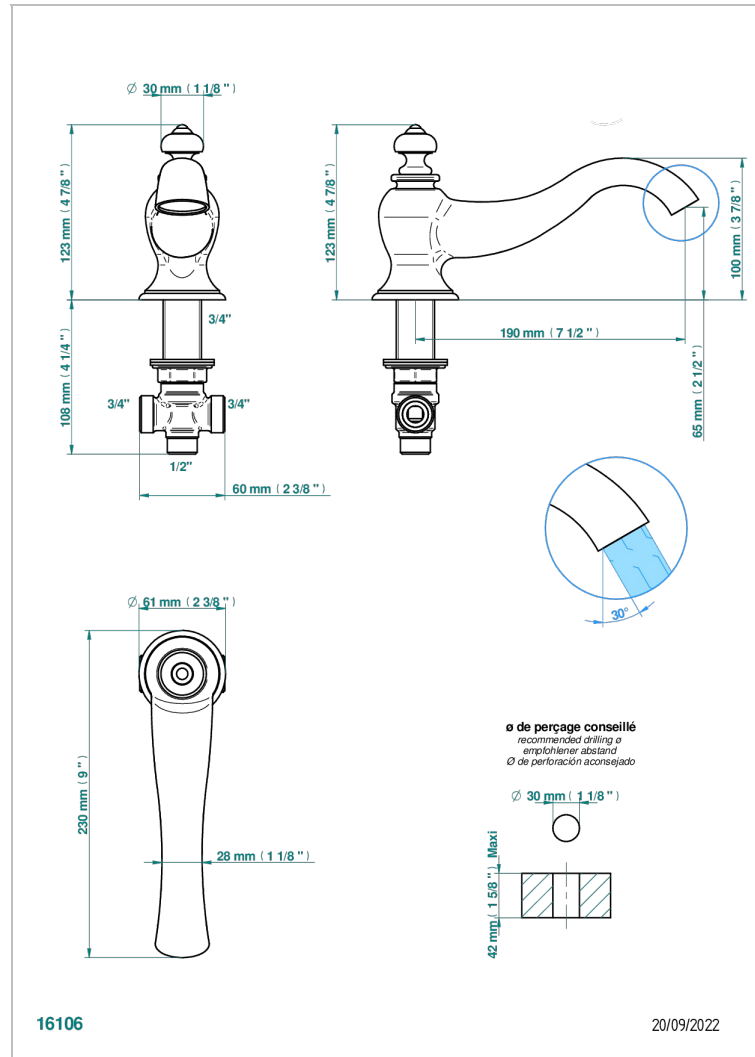

BROADWAY WITH LEVER

A04-29SGI

Rim mounted bath spout and diverter, super goliath

CHARACTERISTIC

- Broadway with Lever
- Rim mounted bath spout and diverter, super goliath

AVAILABLE FINITIONS

Antique nickel - H28
Black ceram - D30
Blush PVD - H62
Brass color PVD - H49
Brown bronze color PVD - F33
Gold color PVD - H52