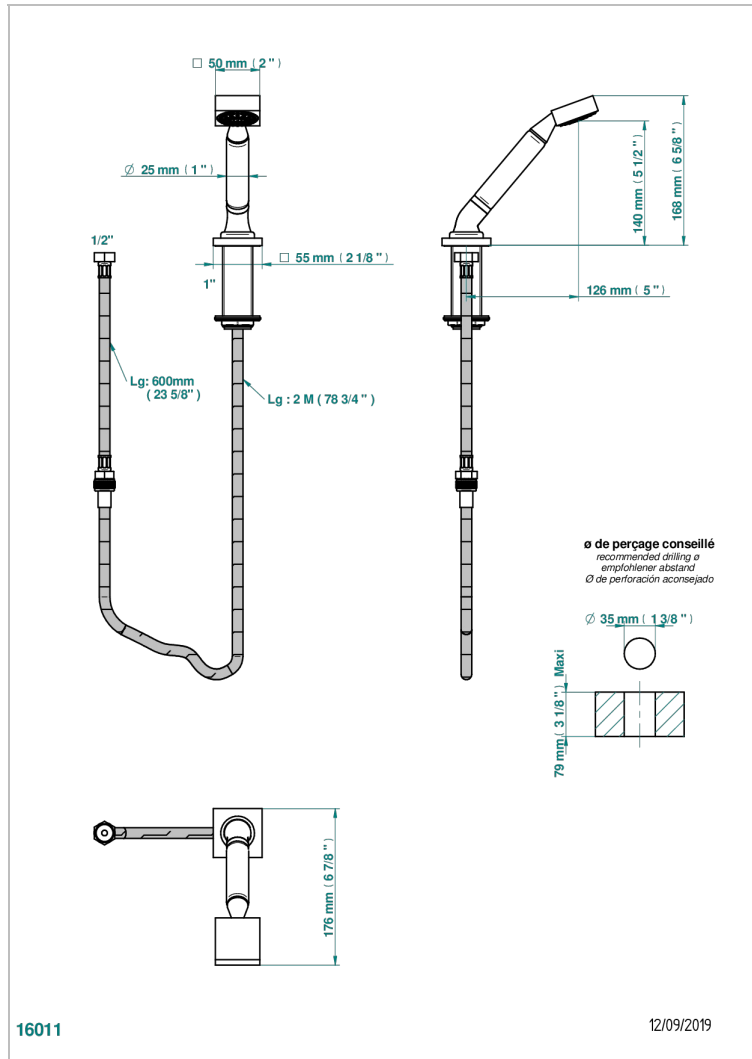

BELUGA WITH LEVER HANDLES

G1U-60A

Deck mounted hand shower, with hose

16011

12/09/2019

CHARACTERISTIC

- ACS : 20ACCLY558

STANDARDS

TECHNICAL SPECS

- Recommandé : 3 bars (max. 5 bars) - Advised : 43,5 psi (max. 72 psi)
- 9,5 l/min à 3 bars (2.5 gpm at 43.5 psi)

AVAILABLE FINITIONS

Black ceram - D30
Blush PVD - H62
Brass color PVD - H49
Brown bronze color PVD - F33
Chrome polished - A02
Chrome polished / gold polished - G02