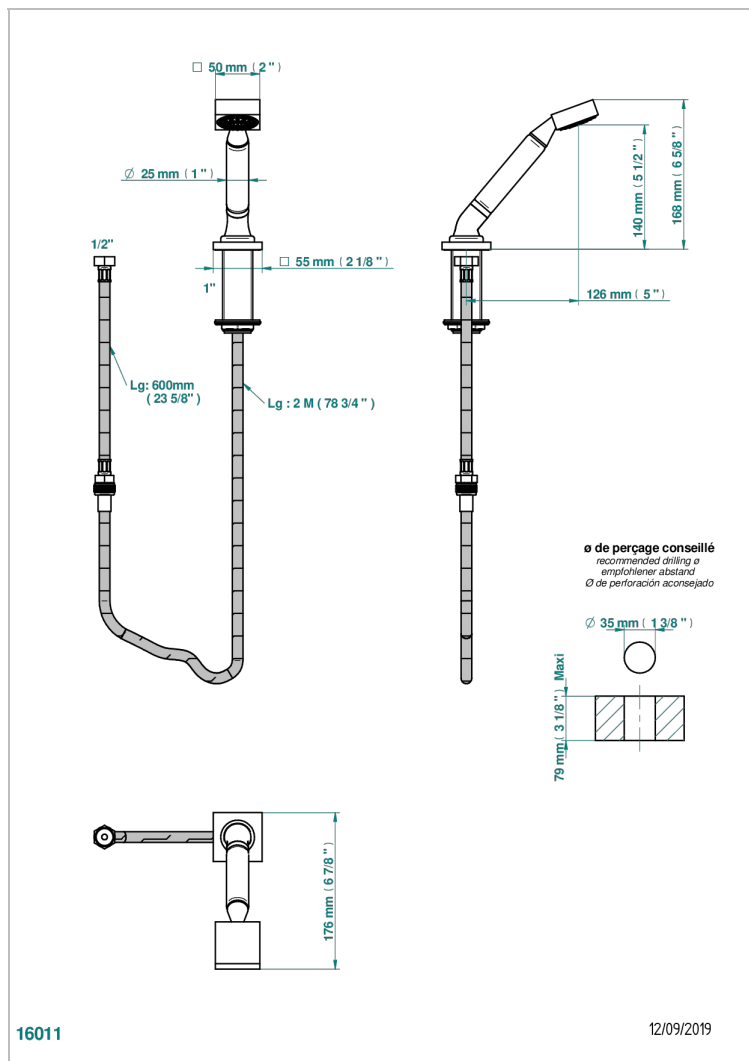

MASQUE DE FEMME SMOOTH METAL

A2U-60A

Deck mounted hand shower, with hose

16011

12/09/2019

CHARACTERISTIC

- ACS : 20ACCLY558

TECHNICAL SPECS

- Recommandé : 3 bars (max. 5 bars) - Advised : 43,5 psi (max. 72 psi)
- 9,5 l/min à 3 bars (2.5 gpm at 43.5 psi)

STANDARDS

AVAILABLE FINITIONS

Black ceram - D30
Blush PVD - H62
Brass color PVD - H49
Brown bronze color PVD - F33
Chrome polished - A02
Chrome polished / gold polished - G02

Matt nickel color PVD - H56
Nickel antique / Sovereign - H28
Nickel color PVD - H55
Nickel polished - B01
Soft gold - F30
Soft matt gold - F31

Umber PVD - H66