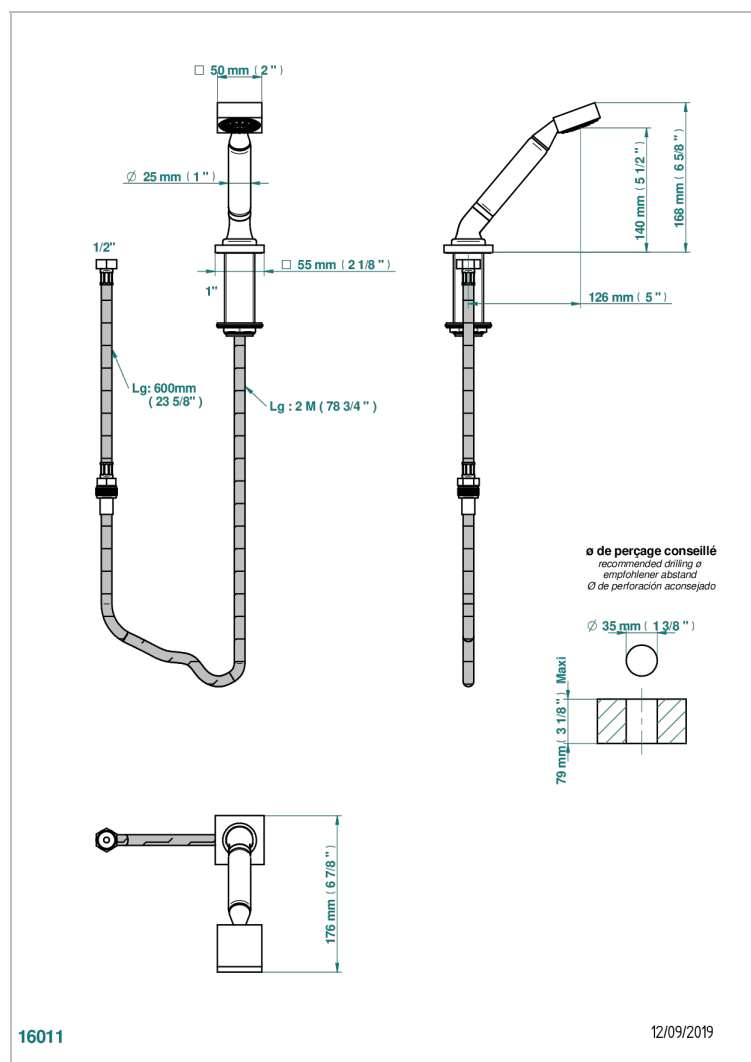

MASQUE DE FEMME SMOOTH METAL

A2U-60A

Rim mounted stylised handshower, 2 m hose and angle rest

16011

12/09/2019

CHARACTERISTIC

- ACS : 20ACCLY558

TECHNICAL SPECS

- Recommandé : 3 bars (max. 5 bars) - Advised : 43,5 psi (max. 72 psi)
- 9,5 l/min à 3 bars (2.5 gpm at 43.5 psi)

STANDARDS

AVAILABLE FINITIONS

Antique nickel - H28
Black ceram - D30
Blush PVD - H62
Brass color PVD - H49
Brown bronze color PVD - F33
Gold color PVD - H52