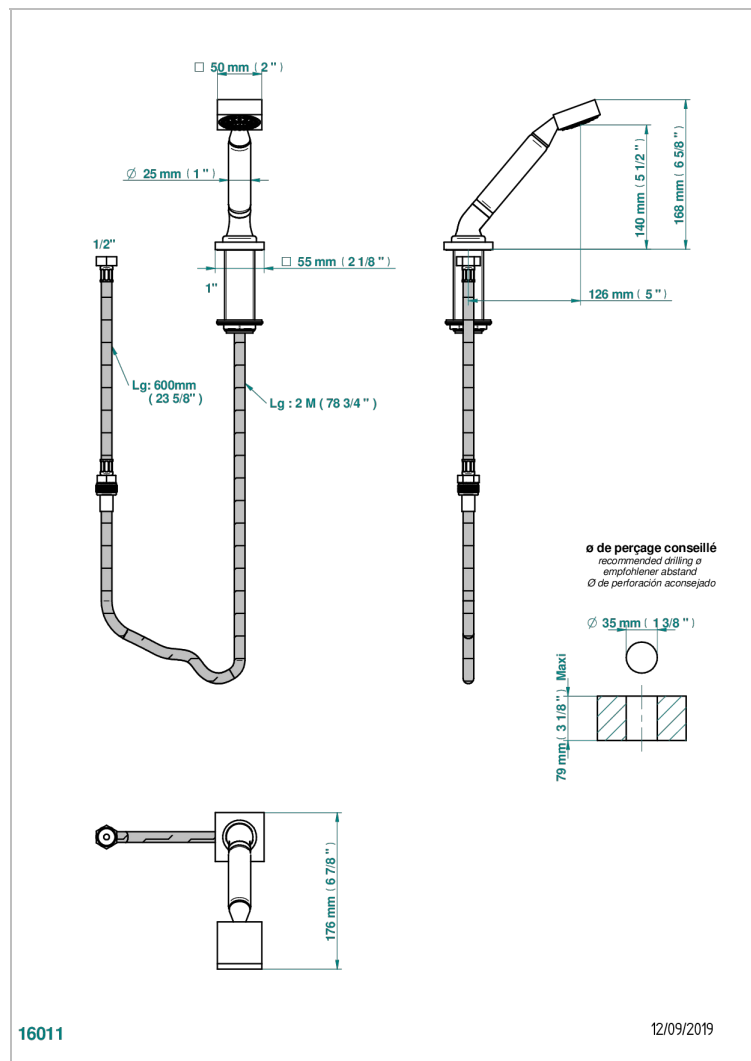

# MASQUE DE FEMME ENGRAVED METAL

A2T-60A

Deck mounted hand shower, with hose

16011

12/09/2019

## CHARACTERISTIC

- ACS : 20ACCLY558