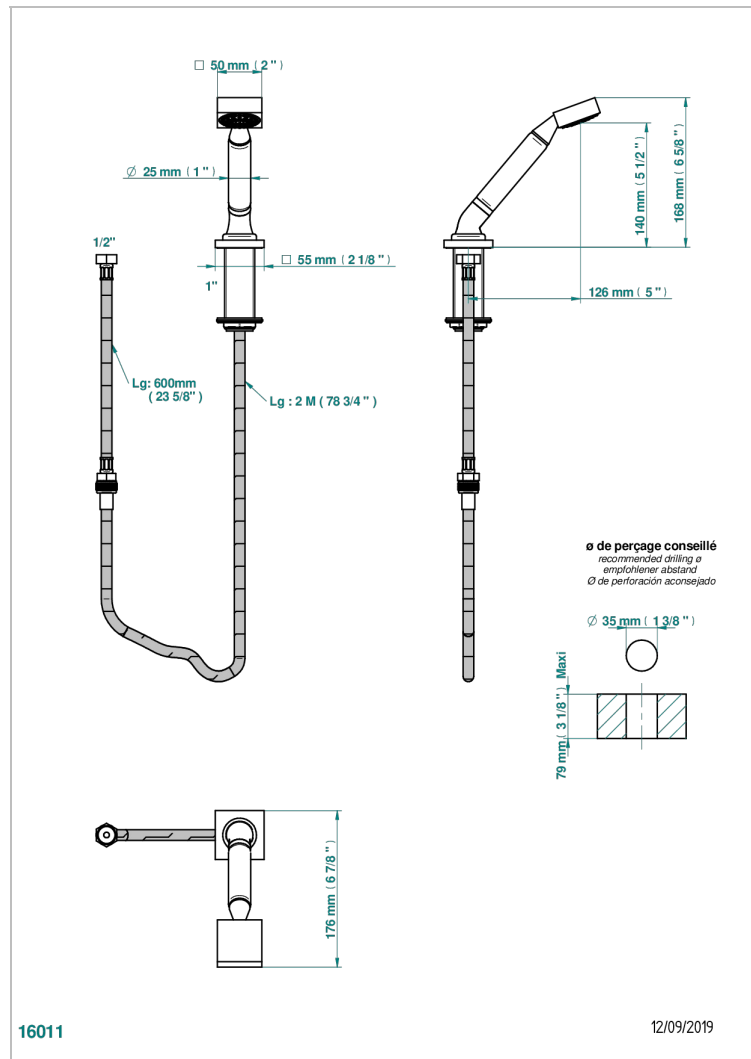

MASQUE DE FEMME ENGRAVED METAL

A2T-60A

Rim mounted stylised handshower, 2 m hose and angle rest

16011

12/09/2019

CHARACTERISTIC

- ACS : 20ACCLY558

TECHNICAL SPECS

- Recommandé : 3 bars (max. 5 bars) - Advised : 43,5 psi (max. 72 psi)
- 9,5 l/min à 3 bars (2.5 gpm at 43.5 psi)

STANDARDS

AVAILABLE FINITIONS

Antique nickel - H28
Black ceram - D30
Blush PVD - H62
Brass color PVD - H49
Brown bronze color PVD - F33
Gold color PVD - H52