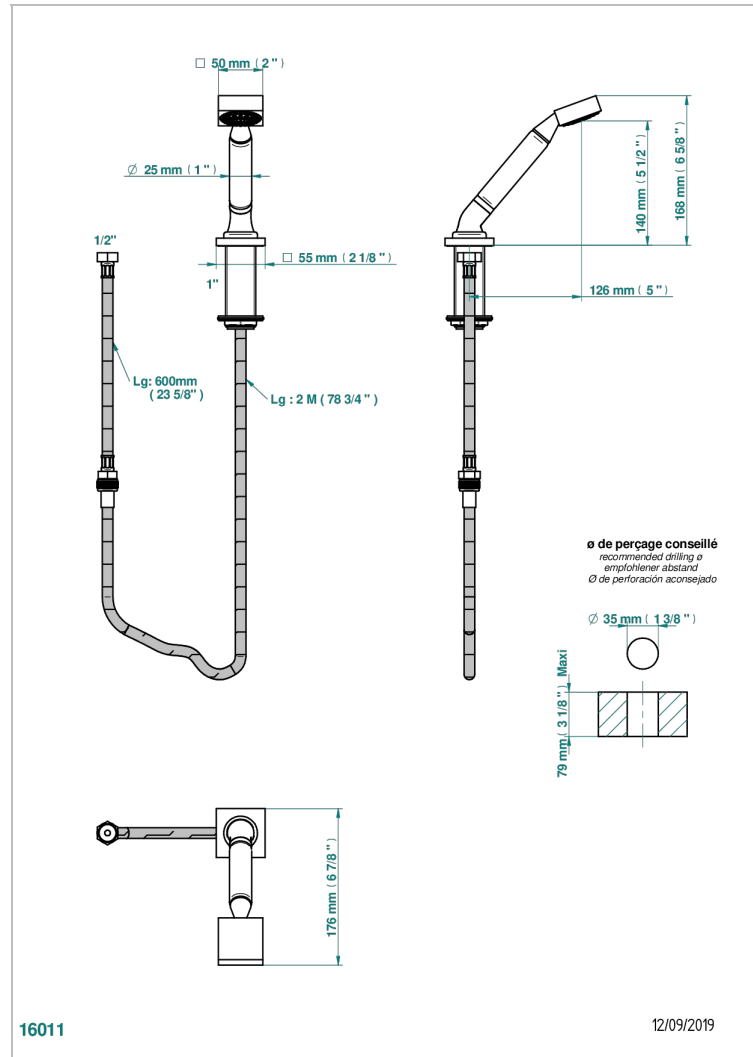

MASQUE DE FEMME LUNAIRE

A2R-60A

Rim mounted stylised handshower, 2 m hose and angle rest

THG[®]
PARIS

CHARACTERISTIC

- ACS : 20ACCLY558

STANDARDS

AVAILABLE FINITIONS

- Black ceram - D30
- Matt chrome - C02
- Matt gold - F07
- Matt nickel (color finish) - C01
- Polished chrome (color finish) - A02
- Polished chrome / Polished gold (color finish) - G02

TECHNICAL SPECS

- Recommandé : 3 bars (max. 5 bars) - Advised : 43,5 psi (max. 72 psi)
- 9,5 l/min à 3 bars (2.5 gpm at 43.5 psi)

- Polished gold (color finish) - F01
- Polished nickel - B01
- Soft gold - F30
- Soft matt gold - F31