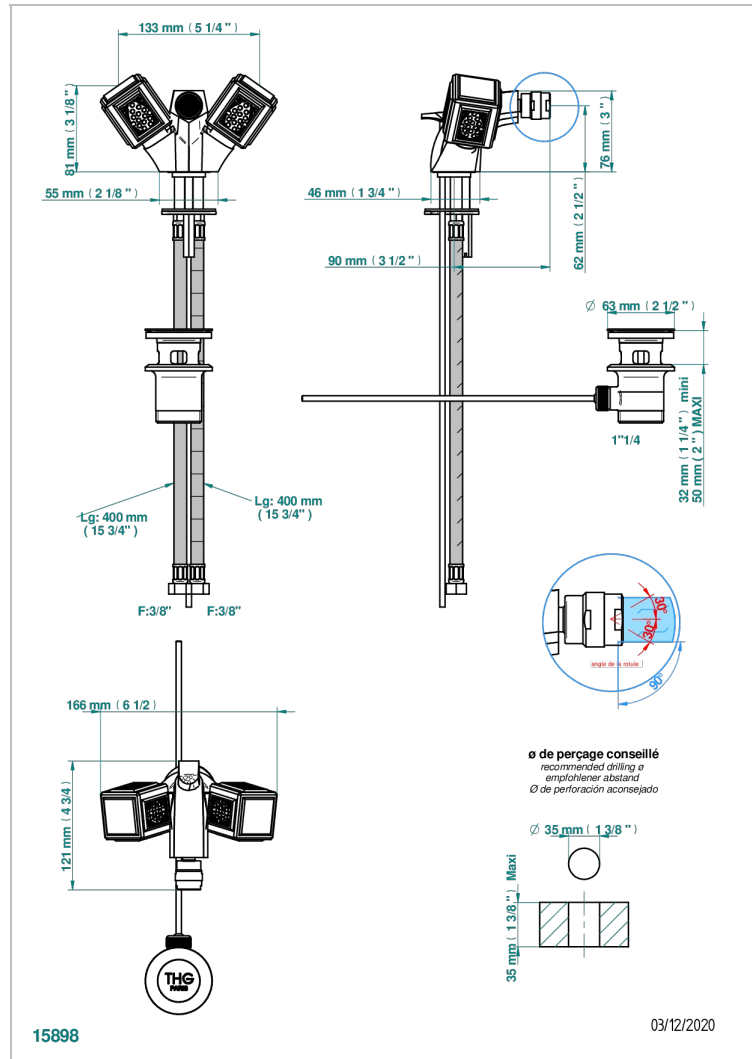

METROPOLIS CLEAR CRYSTAL

A2A-3202

1-hole bidet mixer with swivel jet handshower with waste

CHARACTERISTIC

- ACS : 17ACCLY613
- NF : NF EN 200 - IA - Chrome

STANDARDS

TECHNICAL SPECS

- Recommandé : 3 bars (max. 5 bars) - Advised : 43,5 psi (max. 72 psi)
- 15 l/min à 3 bars (4 gpm at 43.5 psi)