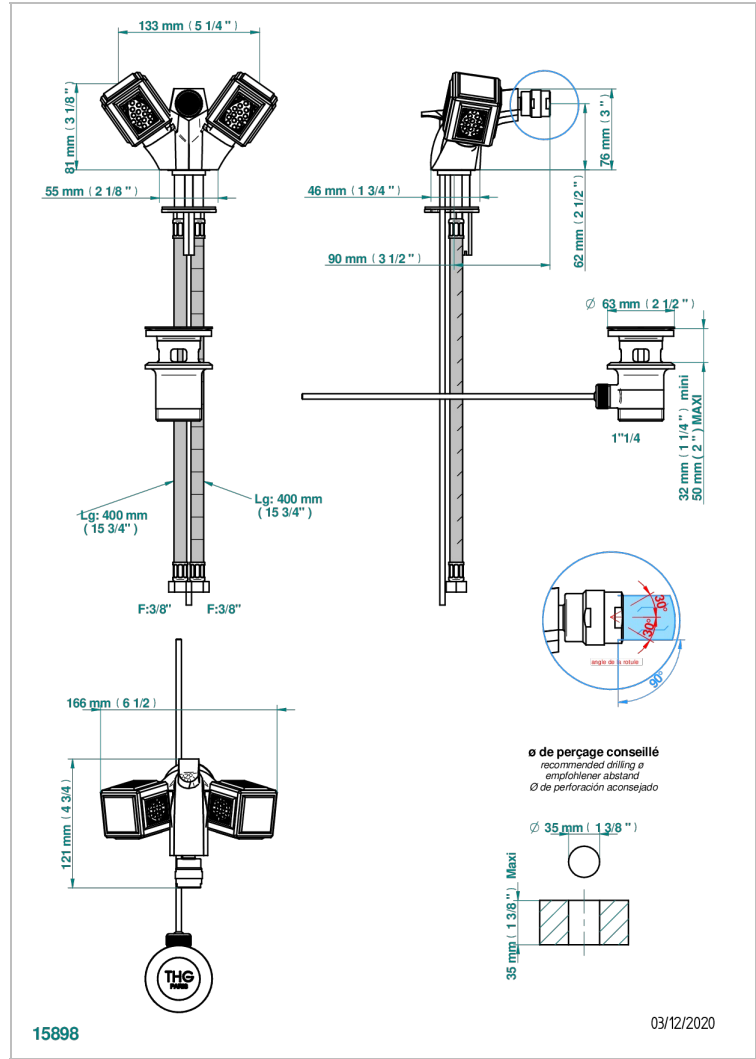

METROPOLIS CLEAR CRYSTAL

A2A-3202

THG
PARIS

1-hole bidet mixer with swivel jet handshower with waste

CHARACTERISTIC

- ACS : 17ACCLY613
- NF : NF EN 200 - IA - Chrome

TECHNICAL SPECS

- Recommandé : 3 bars (max. 5 bars) - Advised : 43,5 psi (max. 72 psi)
- 15 l/min à 3 bars (4 gpm at 43.5 psi)

STANDARDS

AVAILABLE FINITIONS

Antique nickel - H28
Black ceram - D30
Blush PVD - H62
Brass color PVD - H49
Brown bronze color PVD - F33
Gold color PVD - H52

Graphite PVD - H64
Matt Umber PVD - H67
Matt blush PVD - H60
Matt brass color PVD - H50
Matt brown bronze color PVD - F34
Matt chrome - C02