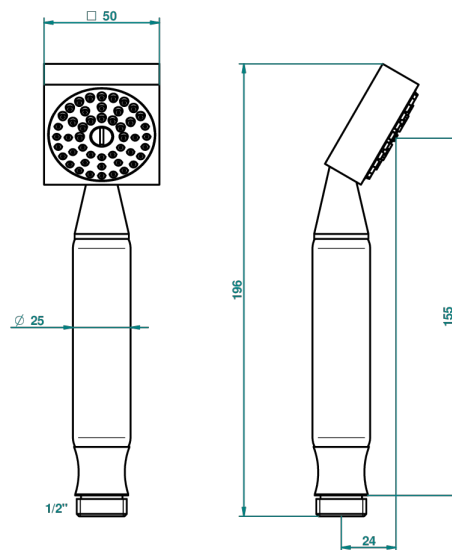

MASQUE DE FEMME LUNAIRE

A2R-66/W

Stylised handshower 1/2", straight - WRAS approved

THG[®]
PARIS

15849

07/12/2010

CHARACTERISTIC

- WRAS : 2112338

STANDARDS

TECHNICAL SPECS

- Recommandé : 3 bars (max. 5 bars) - Advised : 43,5 psi (max. 72 psi)
- 9,5 l/min à 3 bars (2.5 gpm at 43.5 psi)

AVAILABLE FINITIONS

- Black ceram - D30
- Matt chrome - C02
- Matt gold - F07
- Matt nickel (color finish) - C01
- Polished chrome (color finish) - A02
- Polished chrome / Polished gold (color finish) - G02