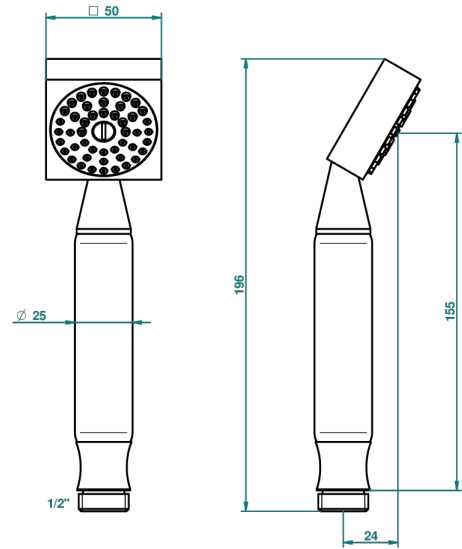

MASQUE DE FEMME LUNAIRE

A2R-66

Stylised handshower 1/2", straight

THG[®]
PARIS

15849

07/12/2010

CHARACTERISTIC

- ACS : 20ACCLY557

TECHNICAL SPECS

- Recommandé : 3 bars (max. 5 bars) - Advised : 43,5 psi (max. 72 psi)
- 9,5 l/min à 3 bars (2.5 gpm at 43.5 psi)

- Polished gold (color finish) - F01
- Polished nickel - B01
- Soft gold - F30
- Soft matt gold - F31