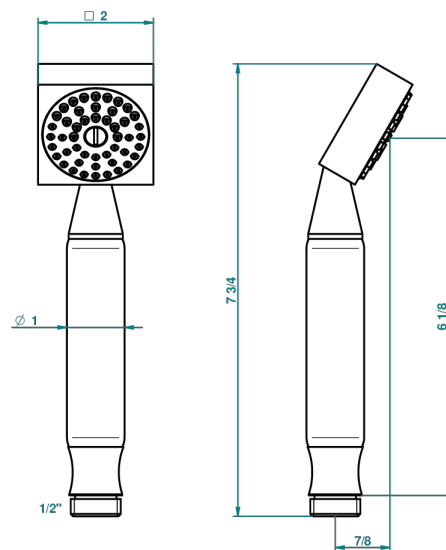

MASQUE DE FEMME LUNAIRE

A2R-66

Stylised handshower 1/2", straight

THG[®]
PARIS

15849

07/12/2010

CHARACTERISTIC

- ACS : 20ACCLY557

STANDARDS

TECHNICAL SPECS

- Recommandé : 3 bars (max. 5 bars) - Advised : 43,5 psi (max. 72 psi)
- 9,5 l/min à 3 bars (2.5 gpm at 43.5 psi)

AVAILABLE FINITIONS

- Black ceram - D30
- Matt chrome - C02
- Matt gold - F07
- Matt nickel (color finish) - C01
- Polished chrome (color finish) - A02
- Polished chrome / Polished gold (color finish) - G02