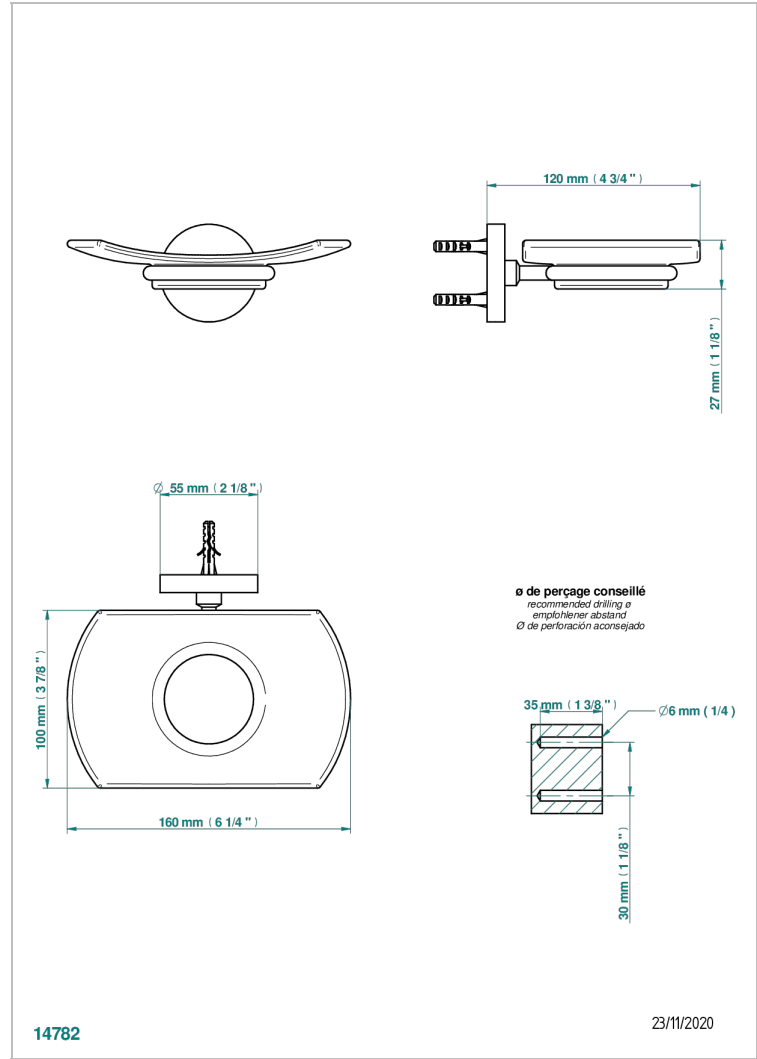

ZOOM.12

U4L-500

Glass soap dish, wall mounted

CHARACTERISTIC

- Zoom.12
- Glass soap dish, wall mounted

AVAILABLE FINITIONS

Black ceram - D30
Blush PVD - H62
Brass color PVD - H49
Brown bronze color PVD - F33
Chrome polished - A02
Gold color PVD - H52