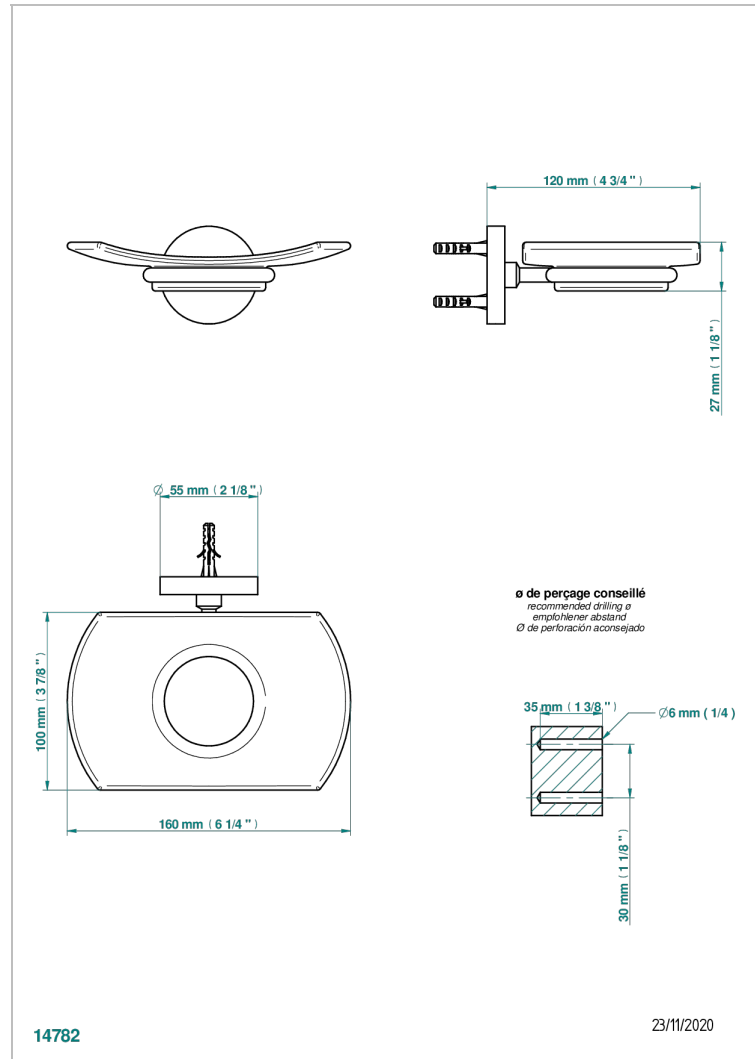

ZOOM.7

U4K-500

Glass soap dish, wall mounted

CHARACTERISTIC

- Zoom.7
- Glass soap dish, wall mounted

AVAILABLE FINITIONS

Black ceram - D30
Blush PVD - H62
Brass color PVD - H49
Brown bronze color PVD - F33
Chrome polished - A02
Gold color PVD - H52