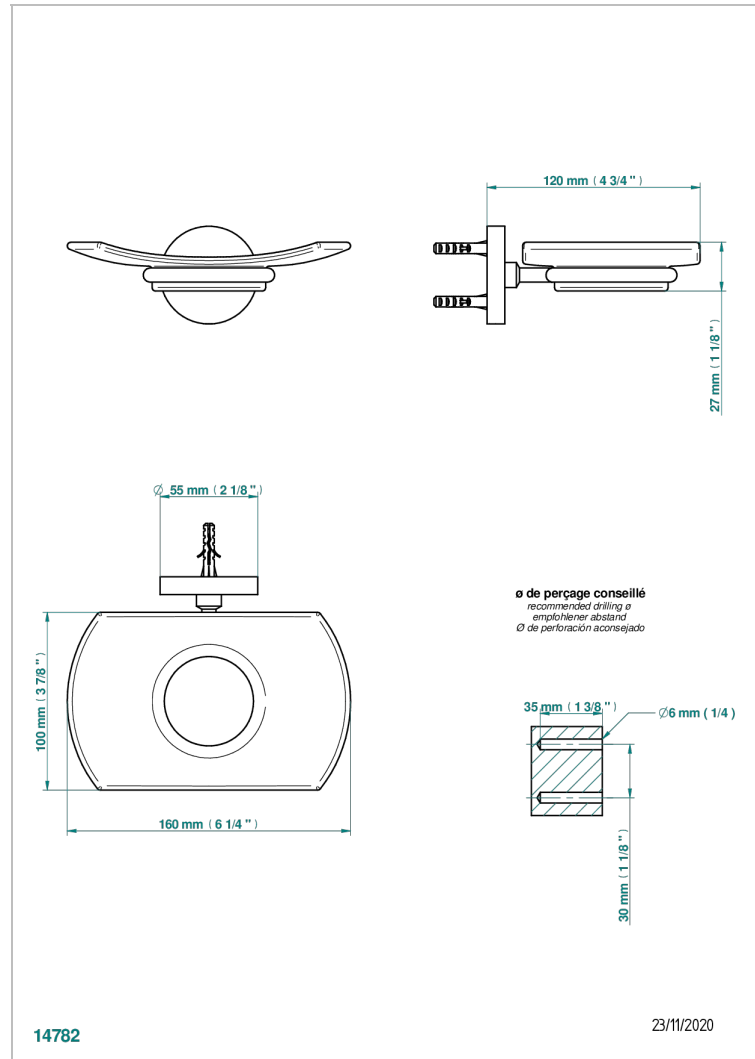

ZOOM.5

U4J-500

Glass soap dish, wall mounted

CHARACTERISTIC

- Zoom.5
- Glass soap dish, wall mounted

AVAILABLE FINITIONS

Black ceram - D30
Blush PVD - H62
Brass color PVD - H49
Brown bronze color PVD - F33
Chrome polished - A02
Gold color PVD - H52