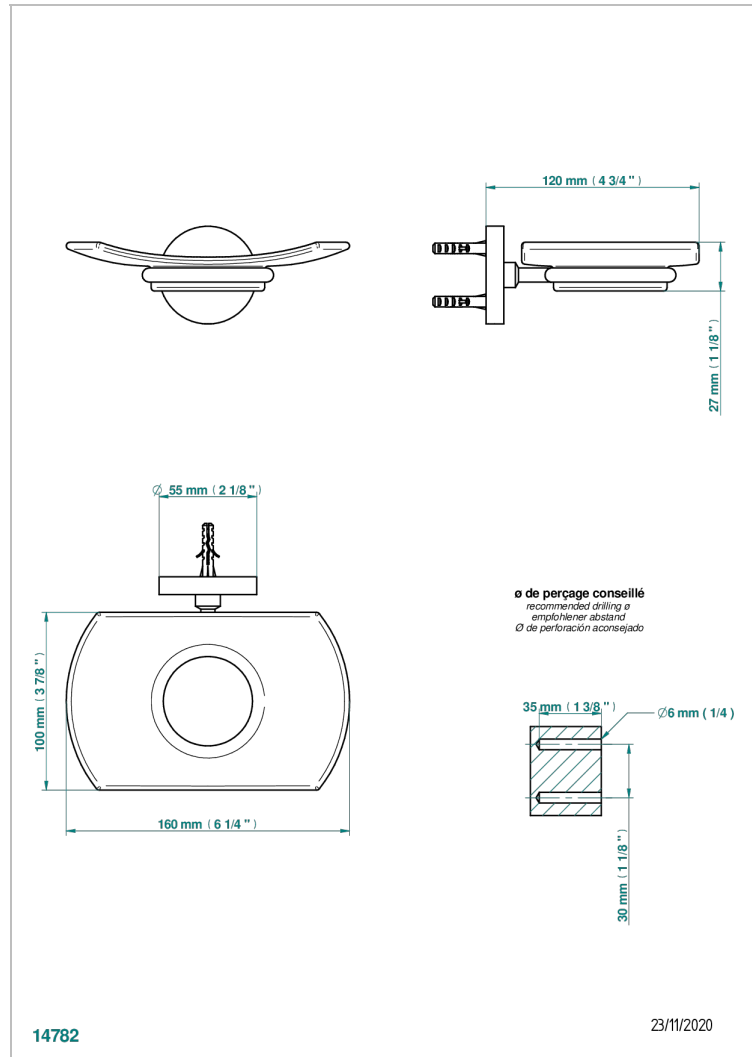

BONDI WITH LEVER HANDLES

G7G-500

Glass soap dish, wall mounted

THG[®]
PARIS

14782

23/11/2020

CHARACTERISTIC

- Bondi with lever handles
- Glass soap dish, wall mounted