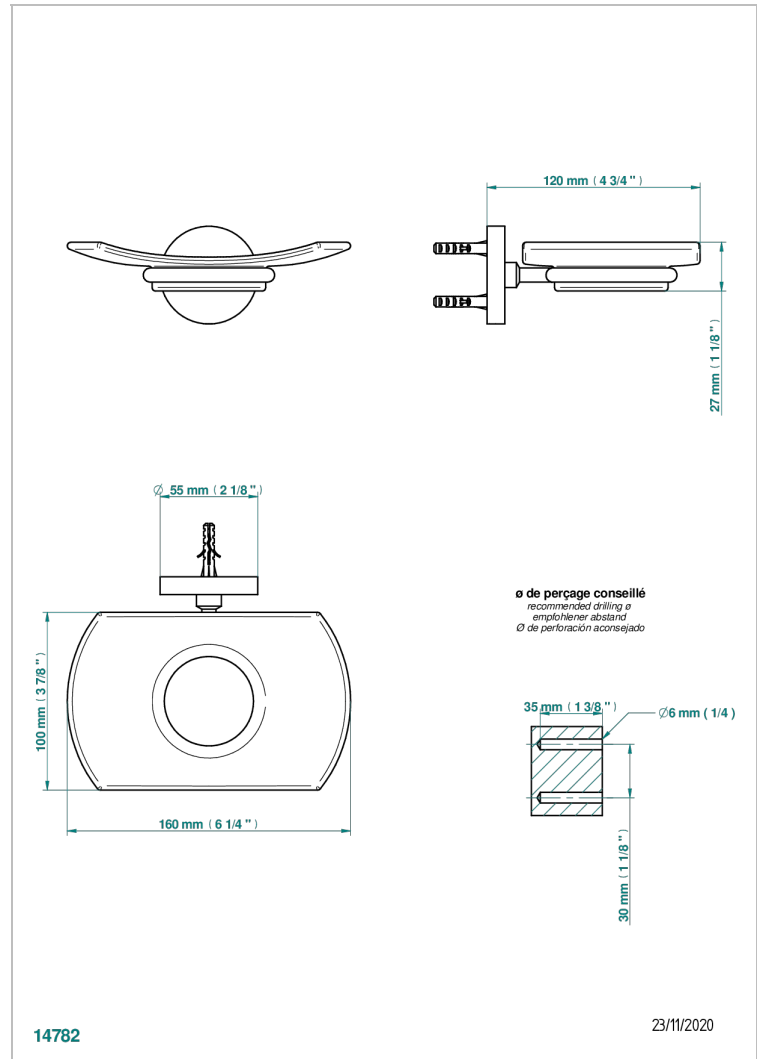

BONDI WITH LEVER

G7G-500

Wall mounted glass soap dish

THG[®]
PARIS

CHARACTERISTIC

- Bondi with lever
- Wall mounted glass soap dish

AVAILABLE FINITIONS

Antique nickel - H28
Black ceram - D30
Blush PVD - H62
Brass color PVD - H49
Brown bronze color PVD - F33
Gold color PVD - H52