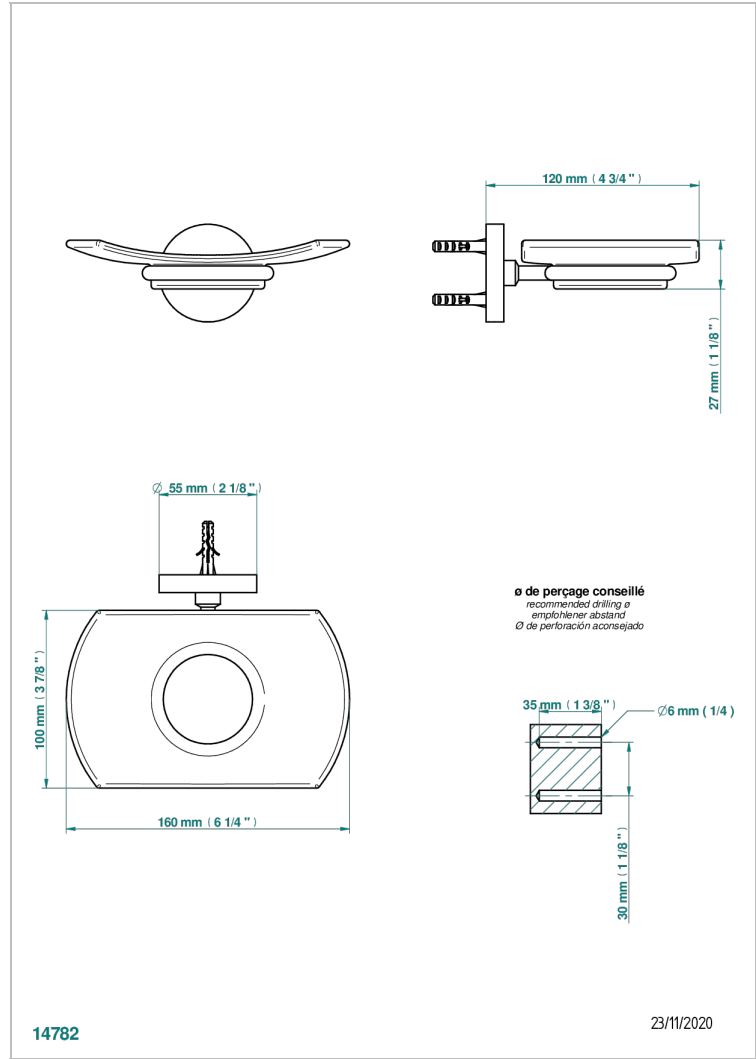

METAMORPHOSE WHITE CERAMIC

G6E-500

Glass soap dish, wall mounted

THG[®]
PARIS

CHARACTERISTIC

- Métamorphose White Ceramic
- Glass soap dish, wall mounted

AVAILABLE FINITIONS

Black ceram - D30
Blush PVD - H62
Brass color PVD - H49
Brown bronze color PVD - F33
Chrome polished - A02
Copper antique matt, coated - H07