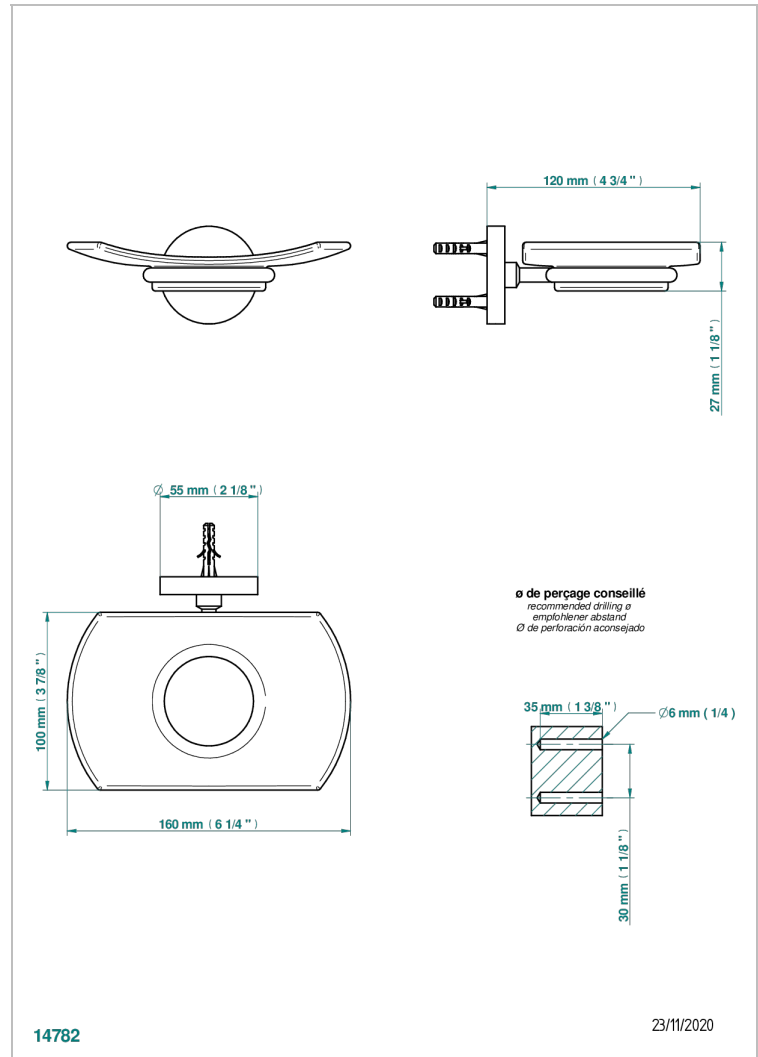

METAMORPHOSE WHITE CERAMIC

G6E-500

Wall mounted glass soap dish

THG[®]
PARIS

CHARACTERISTIC

- Métamorphose White Ceramic
- Wall mounted glass soap dish

AVAILABLE FINITIONS

Antique nickel - H28
Black ceram - D30
Blush PVD - H62
Brass color PVD - H49
Brown bronze color PVD - F33
Gold color PVD - H52