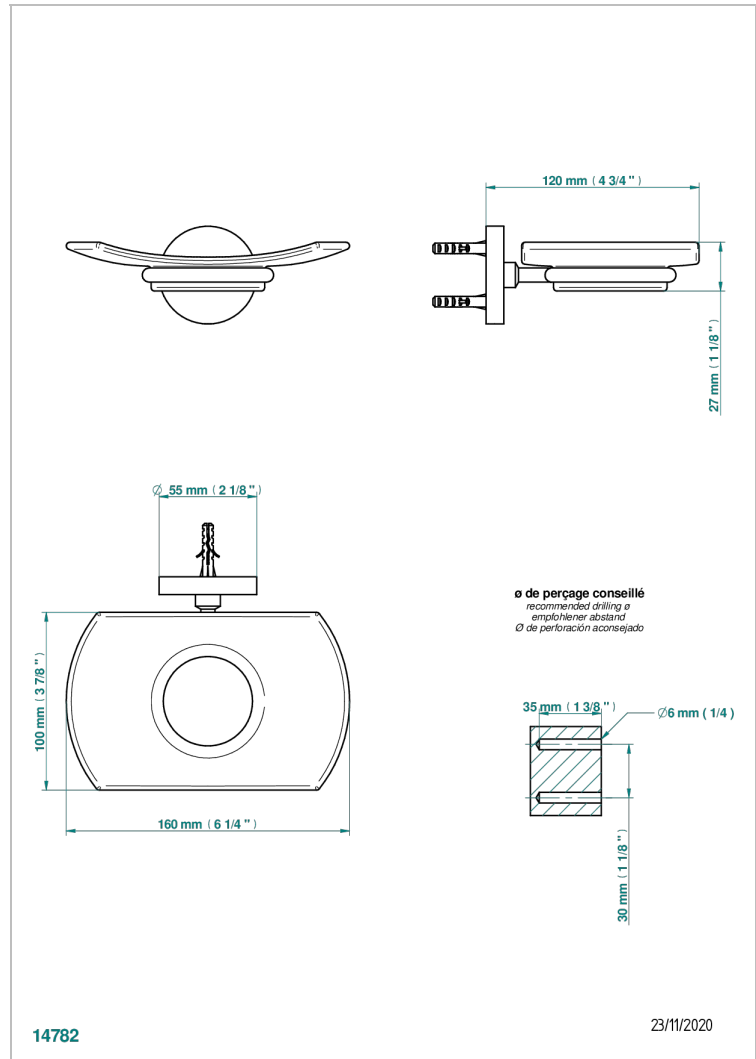

METAMORPHOSE WHITE CERAMIC

G6E-500

Wall mounted glass soap dish

THG[®]
PARIS

CHARACTERISTIC

- Métamorphose White Ceramic
- Wall mounted glass soap dish

AVAILABLE FINITIONS

Antique nickel - H28
Black ceram - D30
Blush PVD - H62
Brass color PVD - H49
Brown bronze color PVD - F33
Gold color PVD - H52