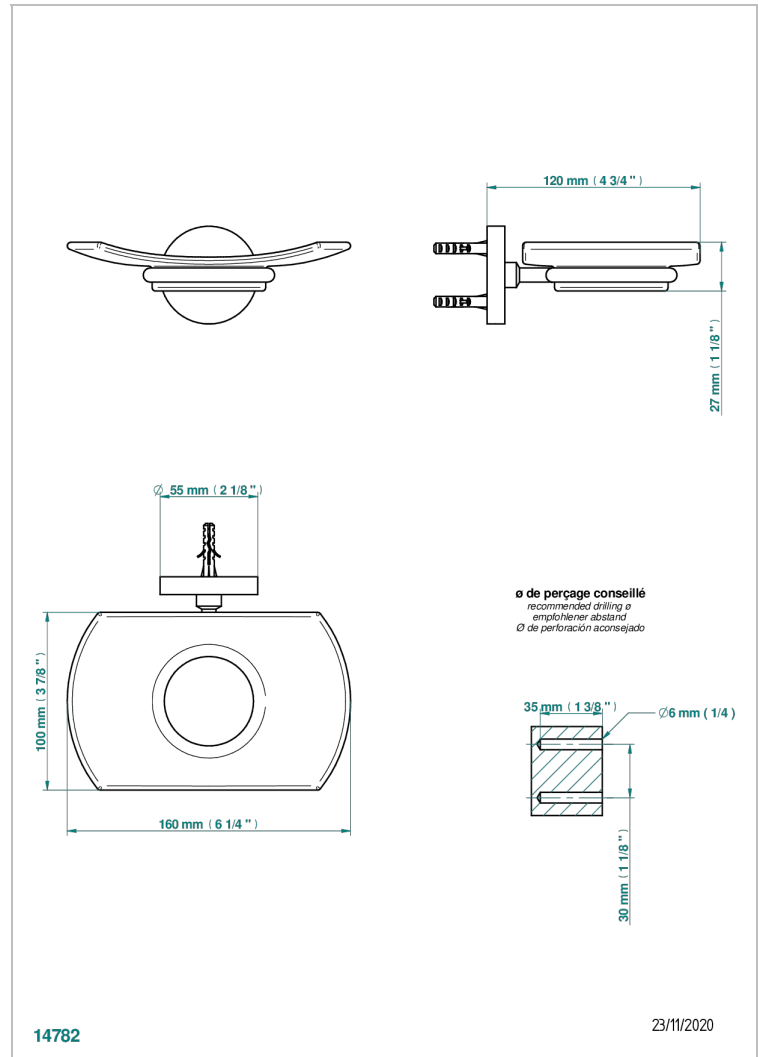

# METAMORPHOSE WHITE CERAMIC

G6E-500

Wall mounted glass soap dish

THG<sup>®</sup>  
PARIS

## CHARACTERISTIC

- Métamorphose White Ceramic
- Wall mounted glass soap dish