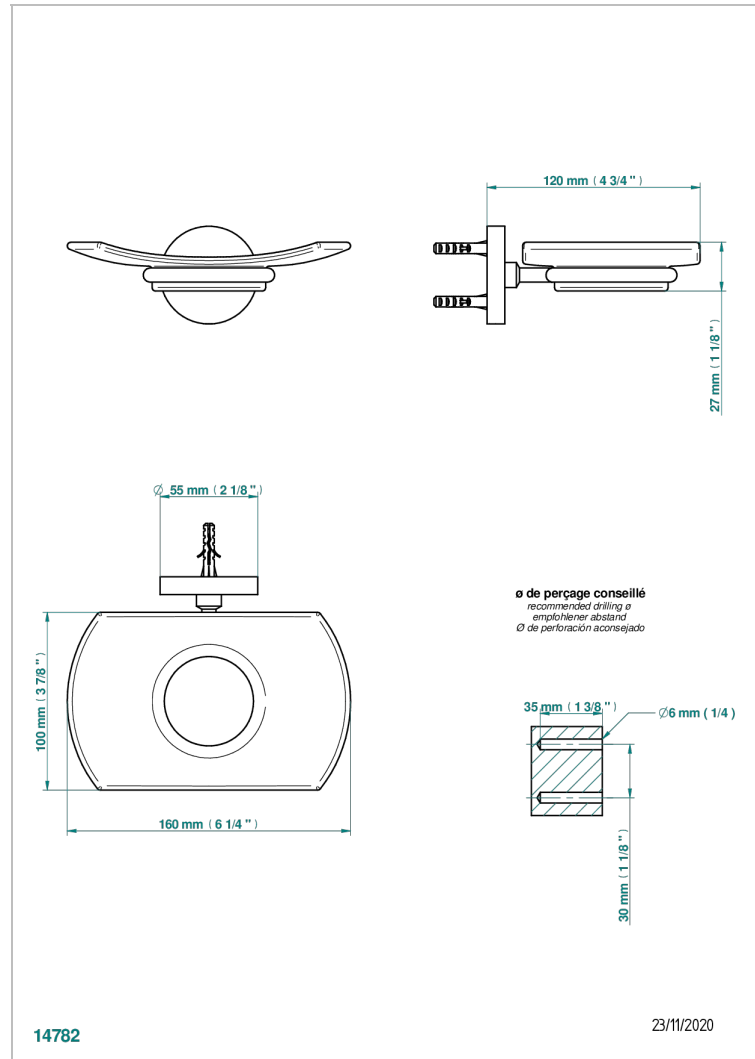

METAMORPHOSE BLACK CERAMIC

G6D-500

Wall mounted glass soap dish

THG[®]
PARIS

CHARACTERISTIC

- Métamorphose Black Ceramic
- Wall mounted glass soap dish

AVAILABLE FINITIONS

Antique nickel - H28
Black ceram - D30
Blush PVD - H62
Brass color PVD - H49
Brown bronze color PVD - F33
Gold color PVD - H52