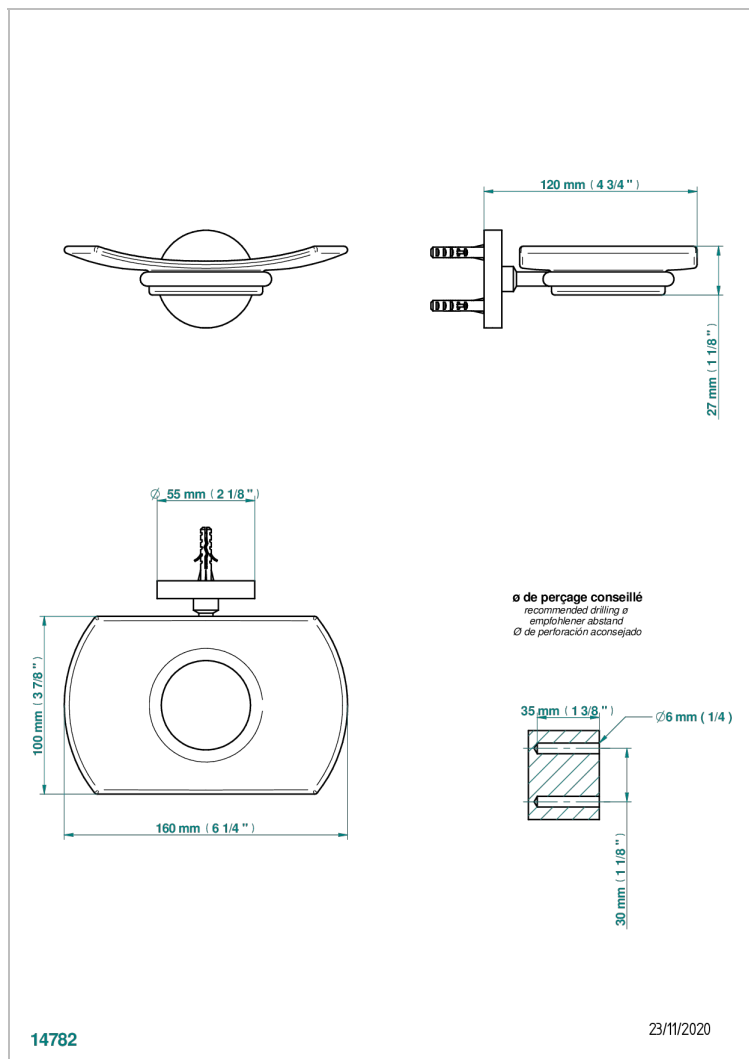

# METAMORPHOSE BLACK CERAMIC

G6D-500

Wall mounted glass soap dish

THG<sup>®</sup>  
PARIS

## CHARACTERISTIC

- Métamorphose Black Ceramic
- Wall mounted glass soap dish