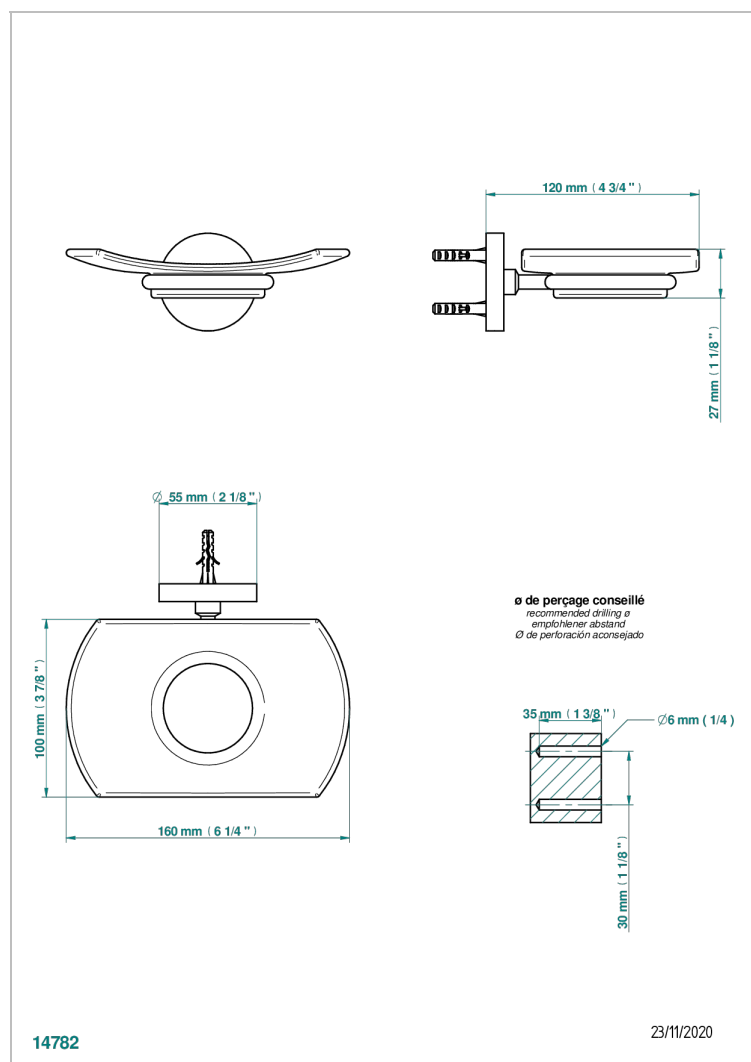

METAMORPHOSE BLACK CERAMIC

G6D-500

Wall mounted glass soap dish

THG[®]
PARIS

CHARACTERISTIC

- Métamorphose Black Ceramic
- Wall mounted glass soap dish

AVAILABLE FINITIONS

Antique nickel - H28
Black ceram - D30
Blush PVD - H62
Brass color PVD - H49
Brown bronze color PVD - F33
Gold color PVD - H52