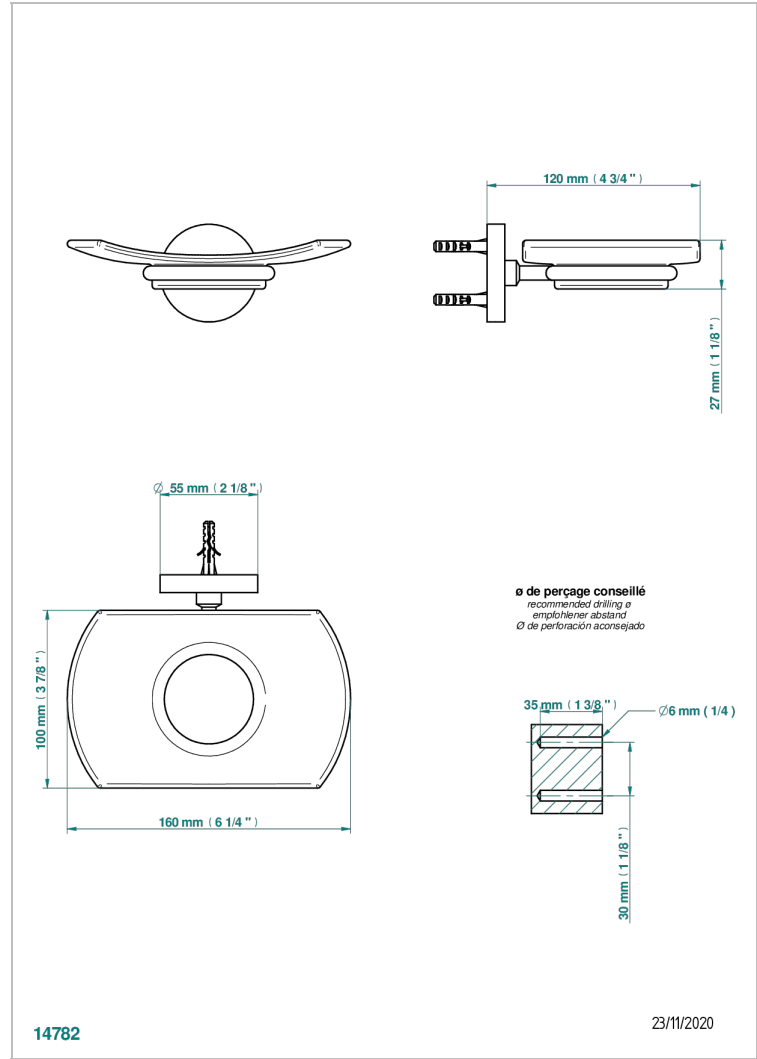

METAMORPHOSE BLACK CERAMIC

G6D-500

壁挂式肥皂架，带玻璃肥皂碟

THG[®]
PARIS

特色

- Métamorphose Black Ceramic
- 壁挂式肥皂架，带玻璃肥皂碟

可选饰面

Black ceram - D30
Blush PVD - H62
Graphite PVD - H64
Matt Umber PVD - H67
Matt blush PVD - H60
Matt graphite PVD - H65