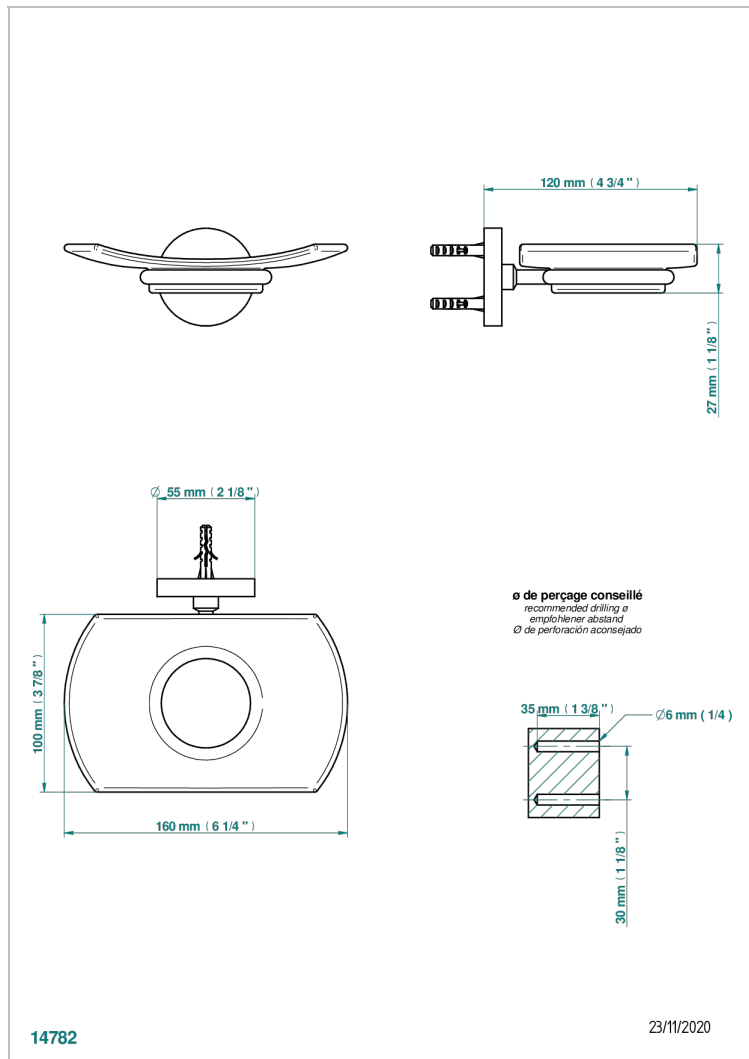

# METAMORPHOSE, CARBONO

G6C-500

Jabonera mural