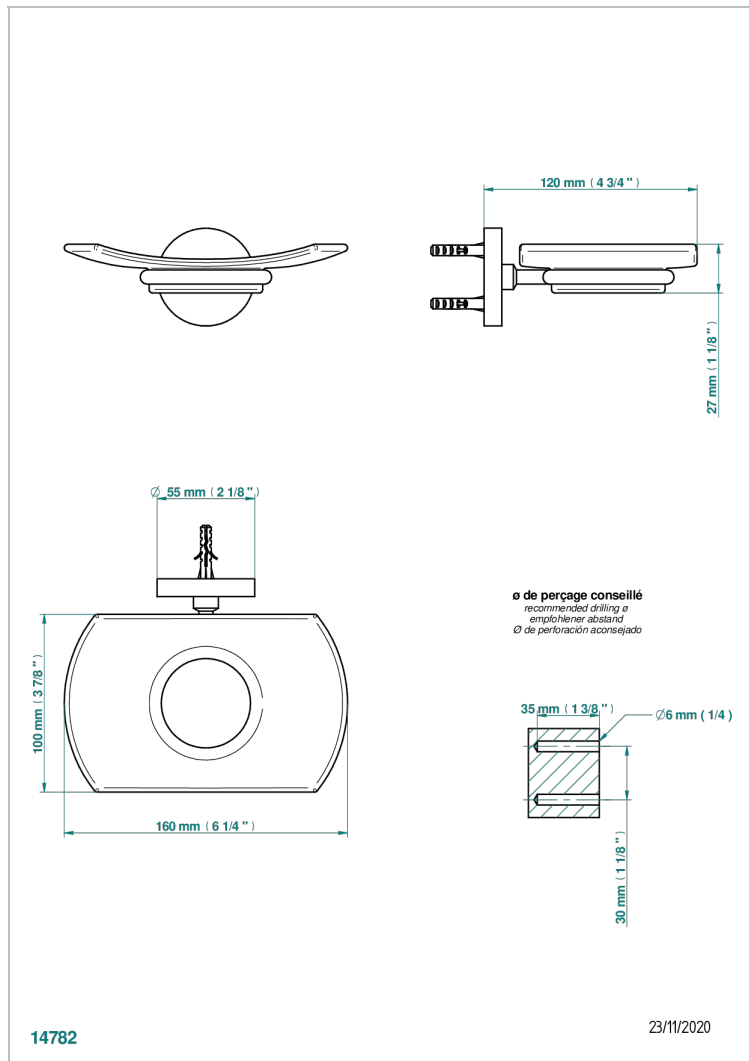

# METAMORPHOSE CARBON

G6C-500

Wall mounted glass soap dish

THG<sup>®</sup>  
PARIS

## CHARACTERISTIC

- Métamorphose Carbon
- Wall mounted glass soap dish