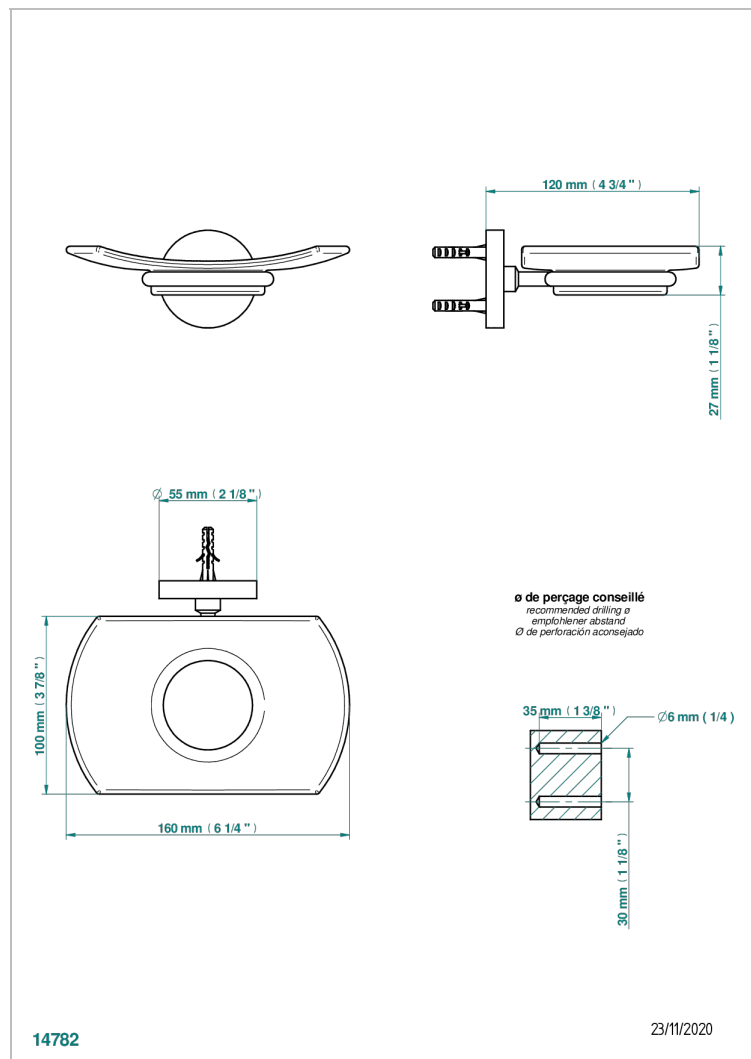

METAMORPHOSE CARBON

G6C-500

Wall mounted glass soap dish

THG[®]
PARIS

CHARACTERISTIC

- Métamorphose Carbon
- Wall mounted glass soap dish

AVAILABLE FINITIONS

Antique nickel - H28
Black ceram - D30
Blush PVD - H62
Brass color PVD - H49
Brown bronze color PVD - F33
Gold color PVD - H52