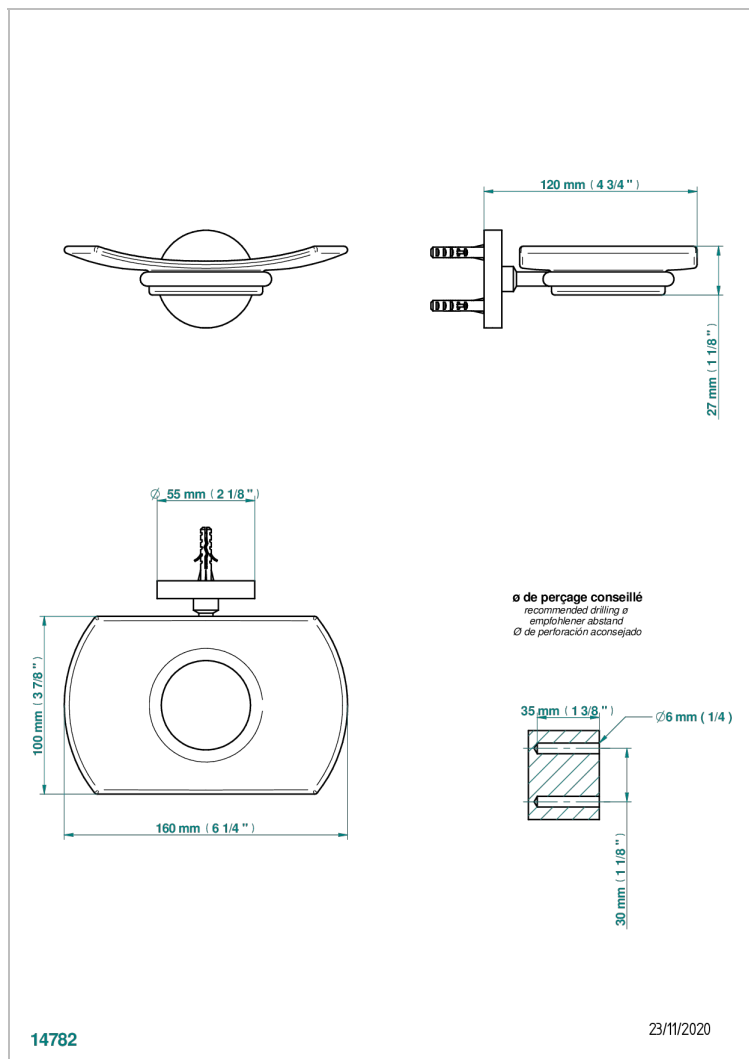

# METAMORPHOSE, CARBONO

G6C-500

Jabonera mural