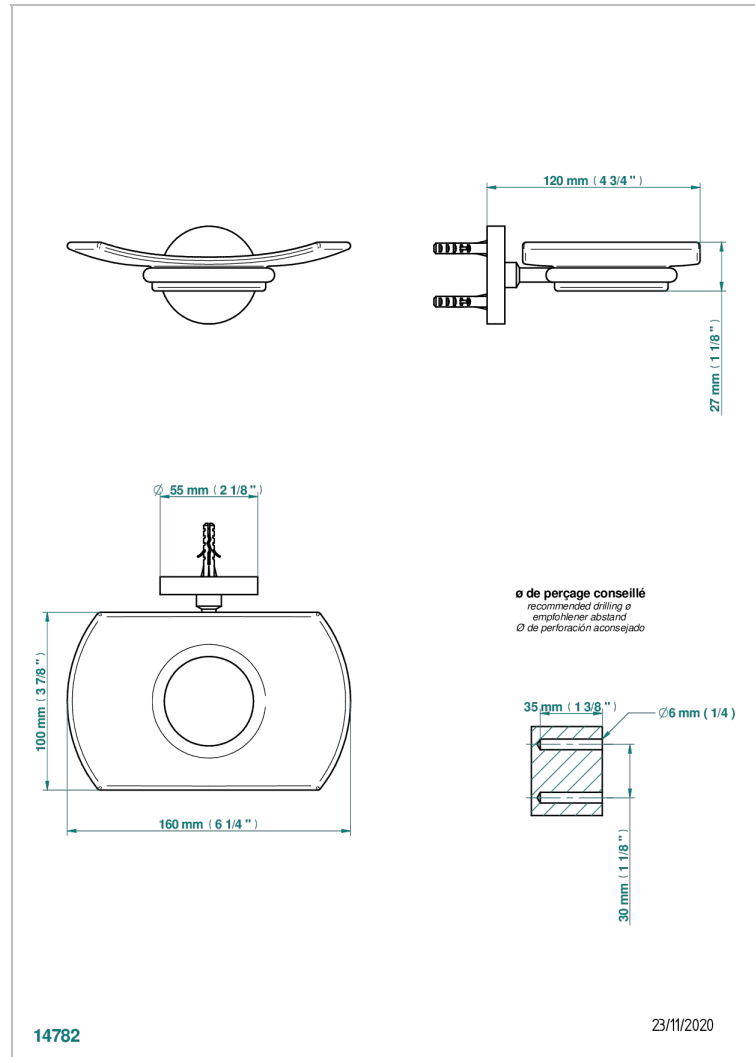

METAMORPHOSE CARBON

G6C-500

Wall mounted glass soap dish

THG[®]
PARIS

CHARACTERISTIC

- Métamorphose Carbon
- Wall mounted glass soap dish

AVAILABLE FINITIONS

Antique nickel - H28
Black ceram - D30
Blush PVD - H62
Brass color PVD - H49
Brown bronze color PVD - F33
Gold color PVD - H52