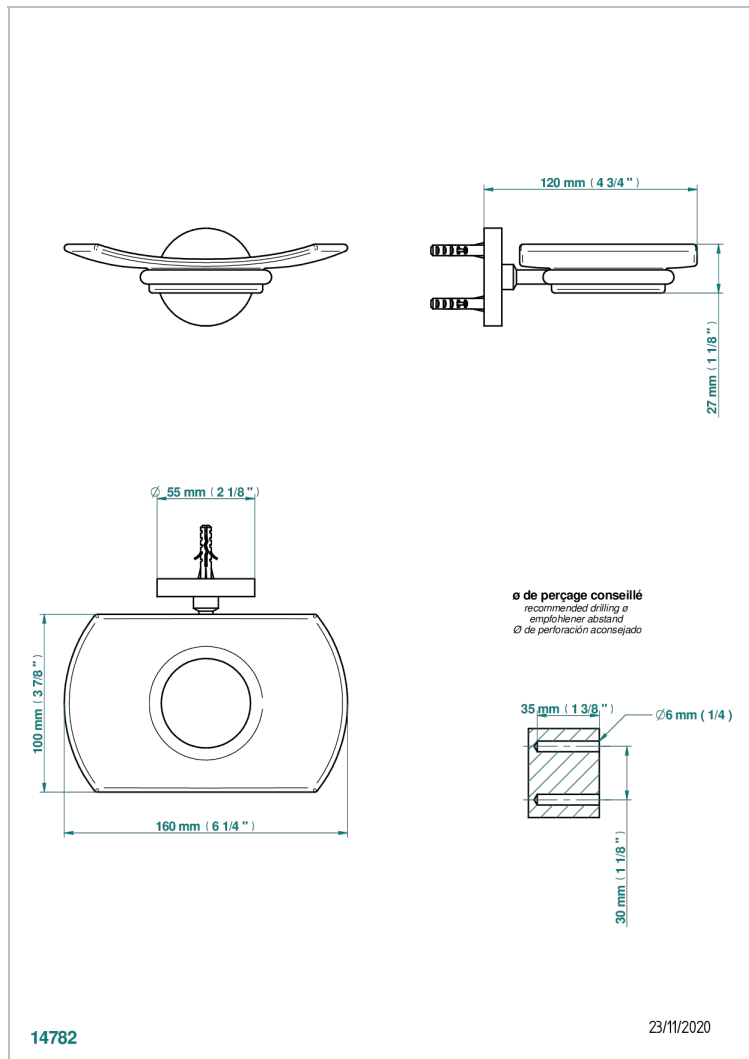

METAMORPHOSE WITH LEVER HANDLES

G6B-500

Glass soap dish, wall mounted

CHARACTERISTIC

- Métamorphose with lever handles
- Glass soap dish, wall mounted

AVAILABLE FINITIONS

Black ceram - D30
Blush PVD - H62
Brass color PVD - H49
Brown bronze color PVD - F33
Chrome polished - A02
Copper antique matt, coated - H07