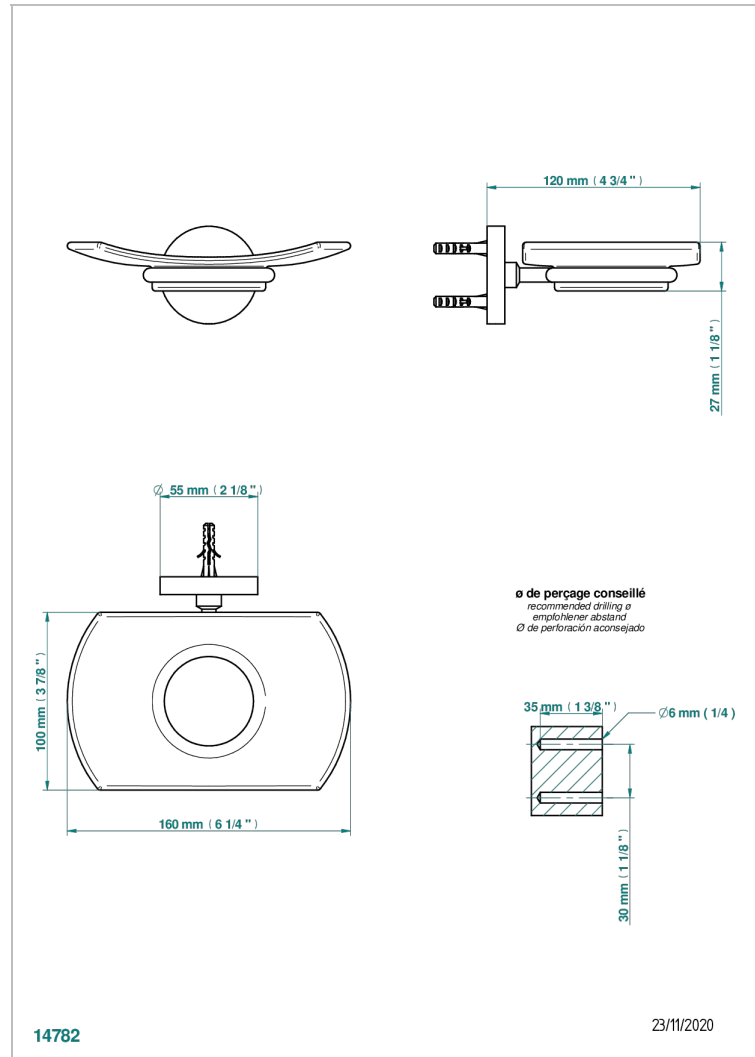

METAMORPHOSE WITH LEVER

G6B-500

Wall mounted glass soap dish

THG[®]
PARIS

CHARACTERISTIC

- Métamorphose with lever
- Wall mounted glass soap dish

AVAILABLE FINITIONS

Antique nickel - H28
Black ceram - D30
Blush PVD - H62
Brass color PVD - H49
Brown bronze color PVD - F33
Gold color PVD - H52