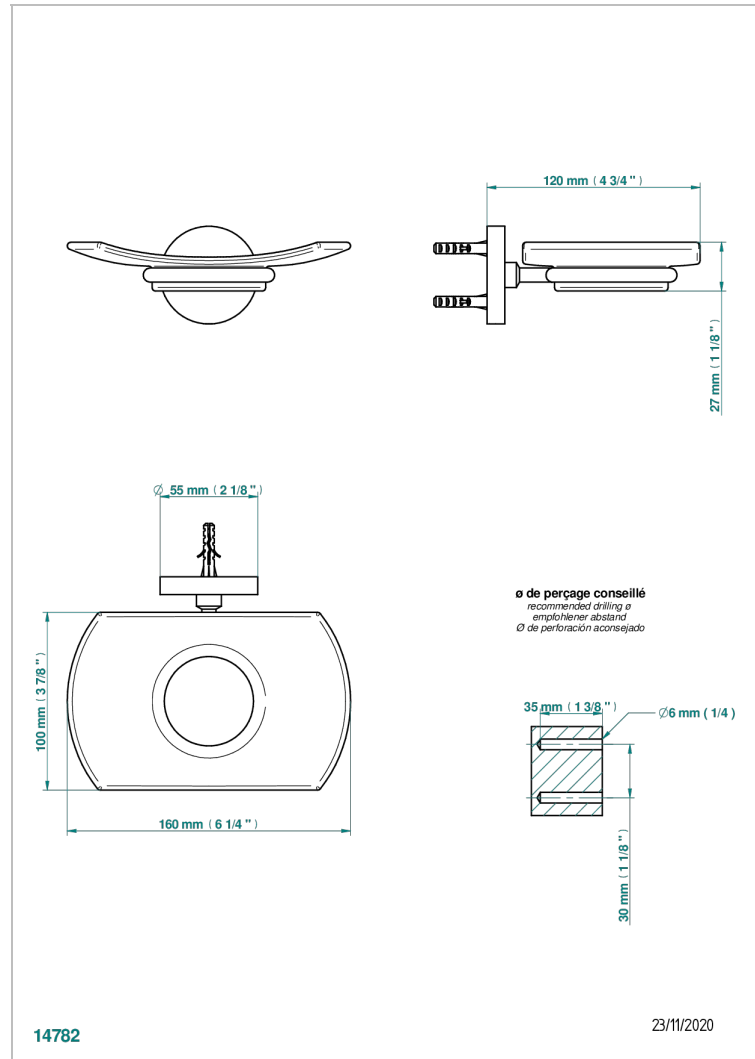

METAMORPHOSE WITH LEVER

G6B-500

Wall mounted glass soap dish

THG[®]
PARIS

CHARACTERISTIC

- Métamorphose with lever
- Wall mounted glass soap dish

AVAILABLE FINITIONS

Antique nickel - H28
Black ceram - D30
Blush PVD - H62
Brass color PVD - H49
Brown bronze color PVD - F33
Gold color PVD - H52