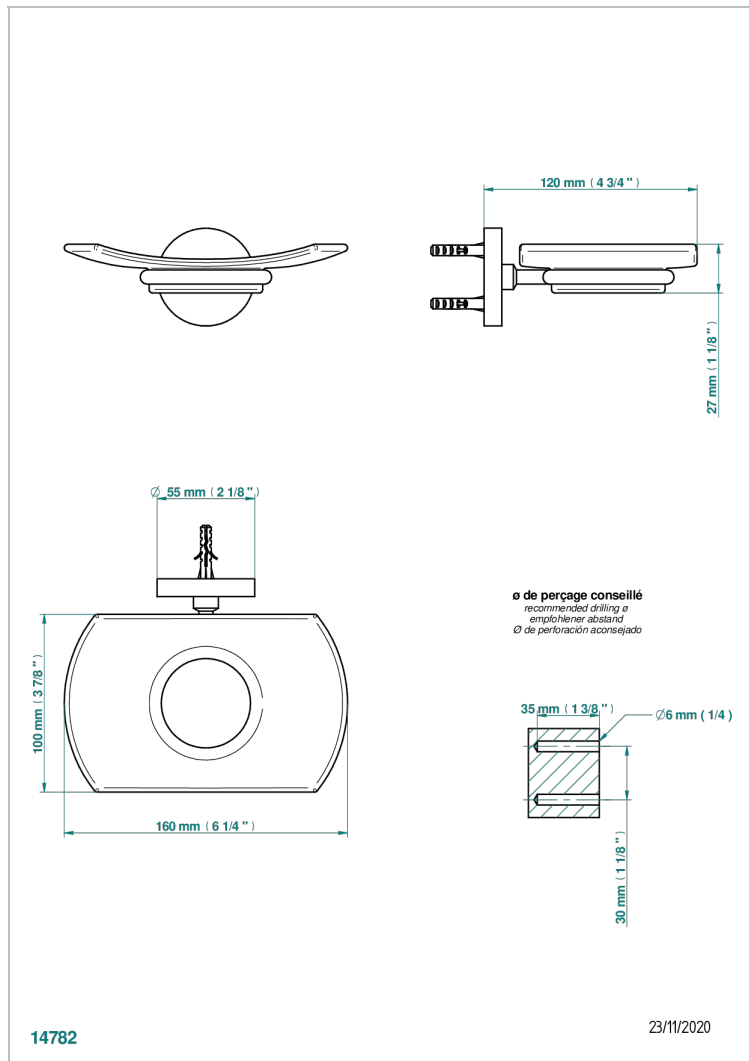

METAMORPHOSE WITH LEVER

G6B-500

壁挂式肥皂架，带玻璃肥皂碟

特色

- Métamorphose with lever
- 壁挂式肥皂架，带玻璃肥皂碟

可选饰面

Black ceram - D30
Blush PVD - H62
Graphite PVD - H64
Matt Umber PVD - H67
Matt blush PVD - H60
Matt graphite PVD - H65