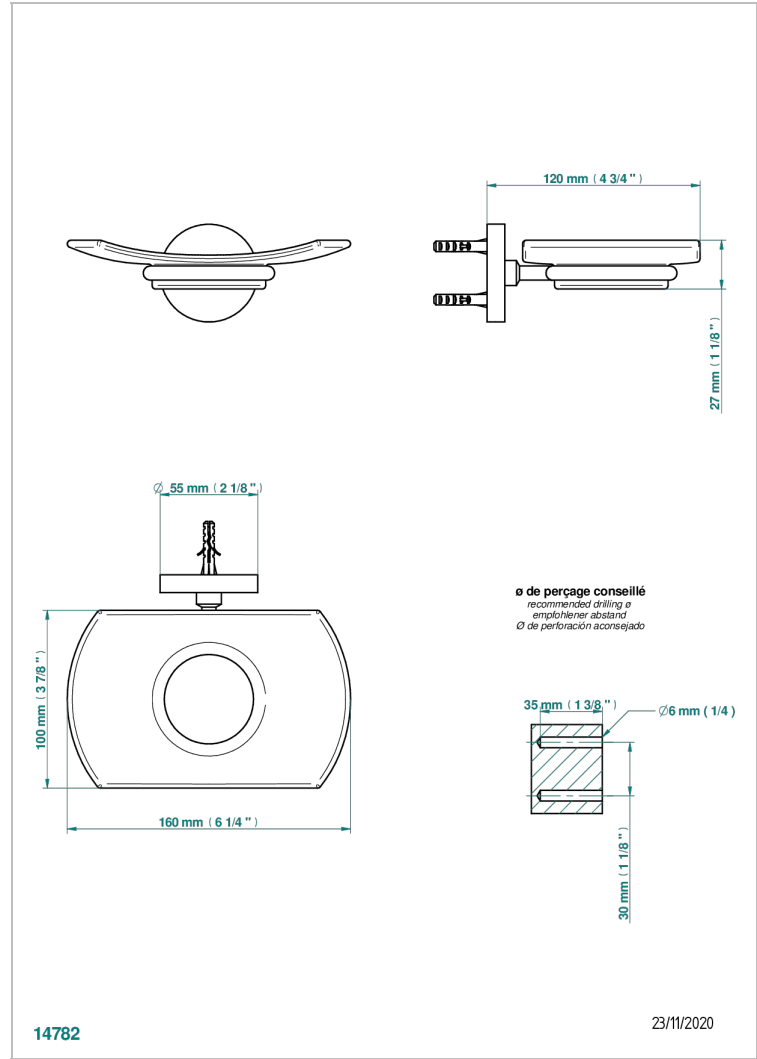

METAMORPHOSE

G6A-500

Glass soap dish, wall mounted

THG[®]
PARIS

CHARACTERISTIC

- Métamorphose
- Glass soap dish, wall mounted

AVAILABLE FINITIONS

Black ceram - D30
Blush PVD - H62
Brass color PVD - H49
Brown bronze color PVD - F33
Chrome polished - A02
Copper antique matt, coated - H07