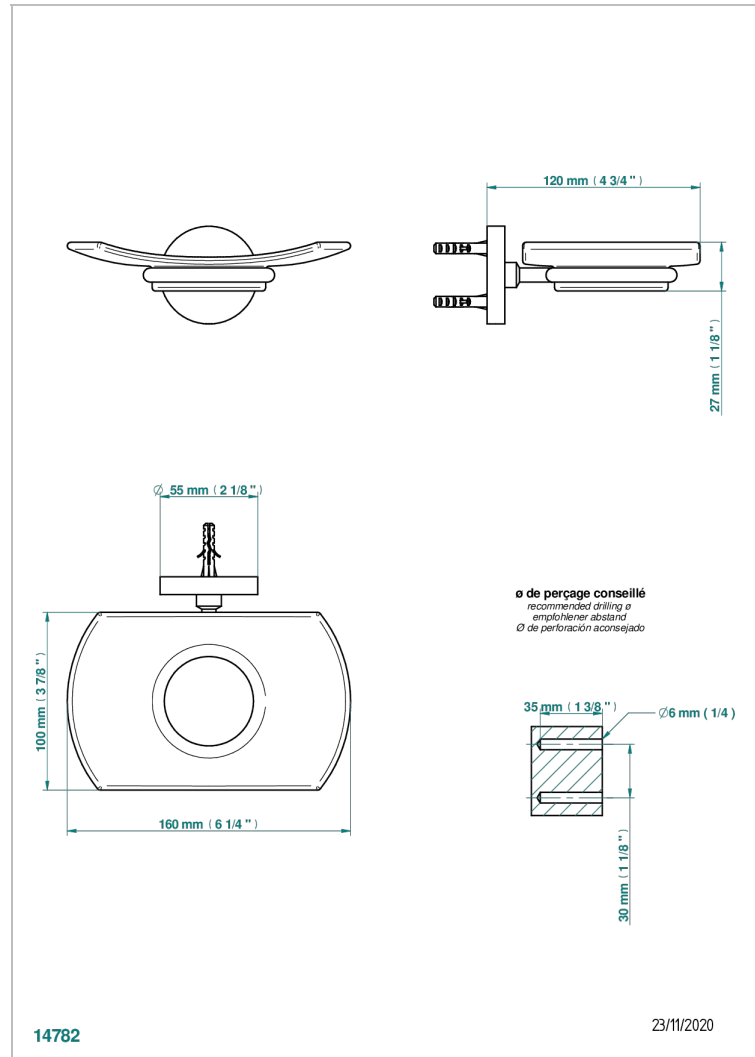

# METAMORPHOSE

G6A-500

Wall mounted glass soap dish

THG<sup>®</sup>  
PARIS

## CHARACTERISTIC

- Métamorphose
- Wall mounted glass soap dish