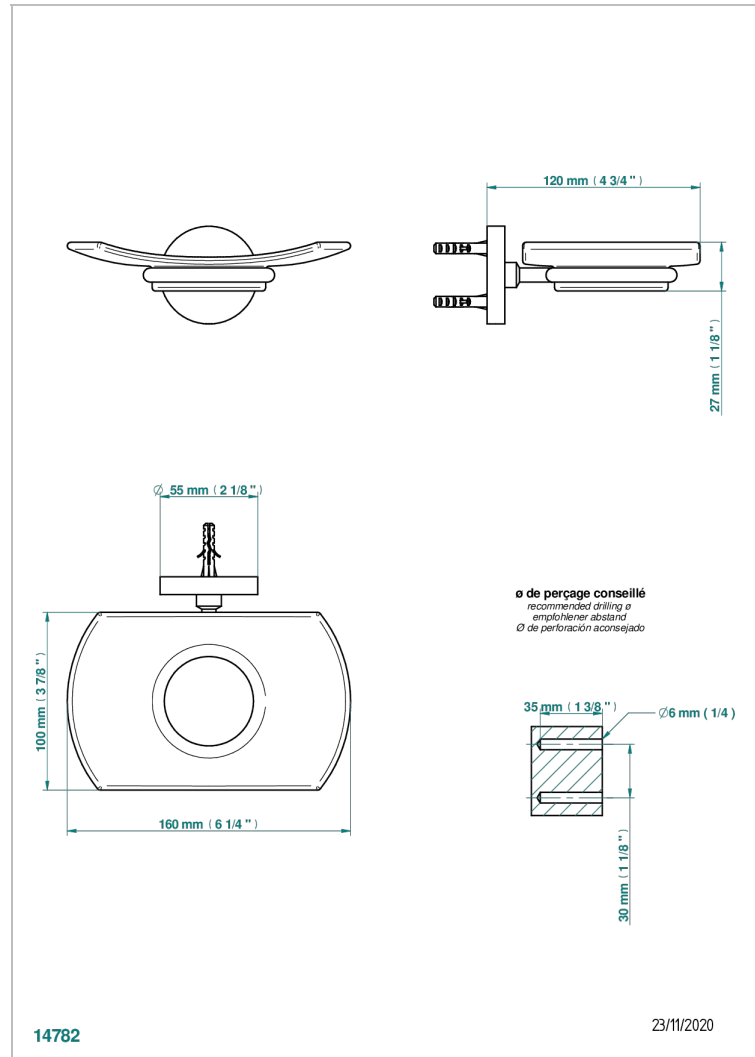

METAMORPHOSE

G6A-500

Wall mounted glass soap dish

THG[®]
PARIS

CHARACTERISTIC

- Métamorphose
- Wall mounted glass soap dish

AVAILABLE FINITIONS

Antique nickel - H28
Black ceram - D30
Blush PVD - H62
Brass color PVD - H49
Brown bronze color PVD - F33
Gold color PVD - H52