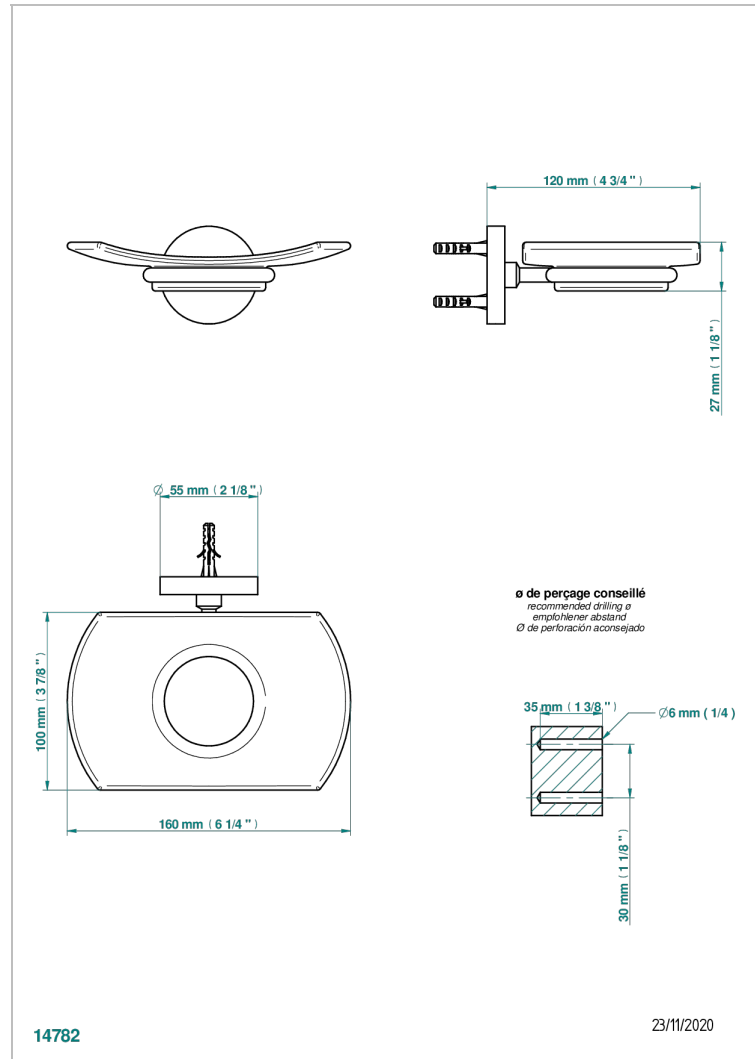

# METAMORPHOSE

G6A-500

Wall mounted glass soap dish

## CHARACTERISTIC

- Métamorphose
- Wall mounted glass soap dish