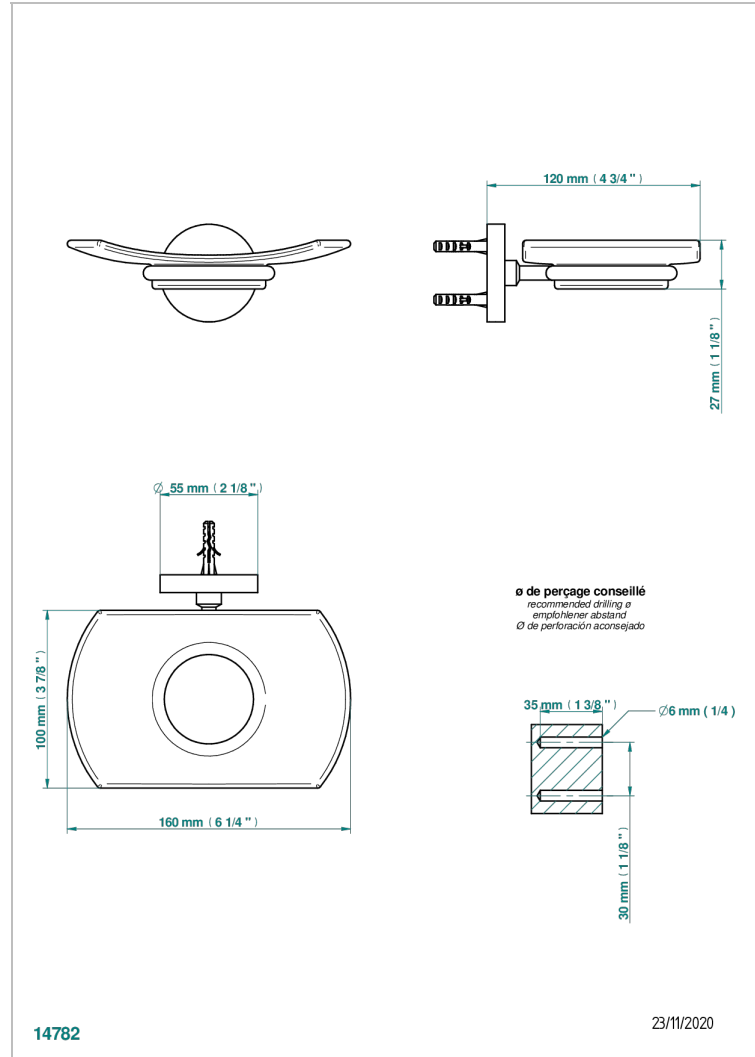

SPIRIT WITH LEVER HANDLES

G58-500

Glass soap dish, wall mounted

CHARACTERISTIC

- Spirit with lever handles
- Glass soap dish, wall mounted

AVAILABLE FINITIONS

Black ceram - D30
Blush PVD - H62
Brass color PVD - H49
Brown bronze color PVD - F33
Chrome polished - A02
Chrome polished / gold polished - G02