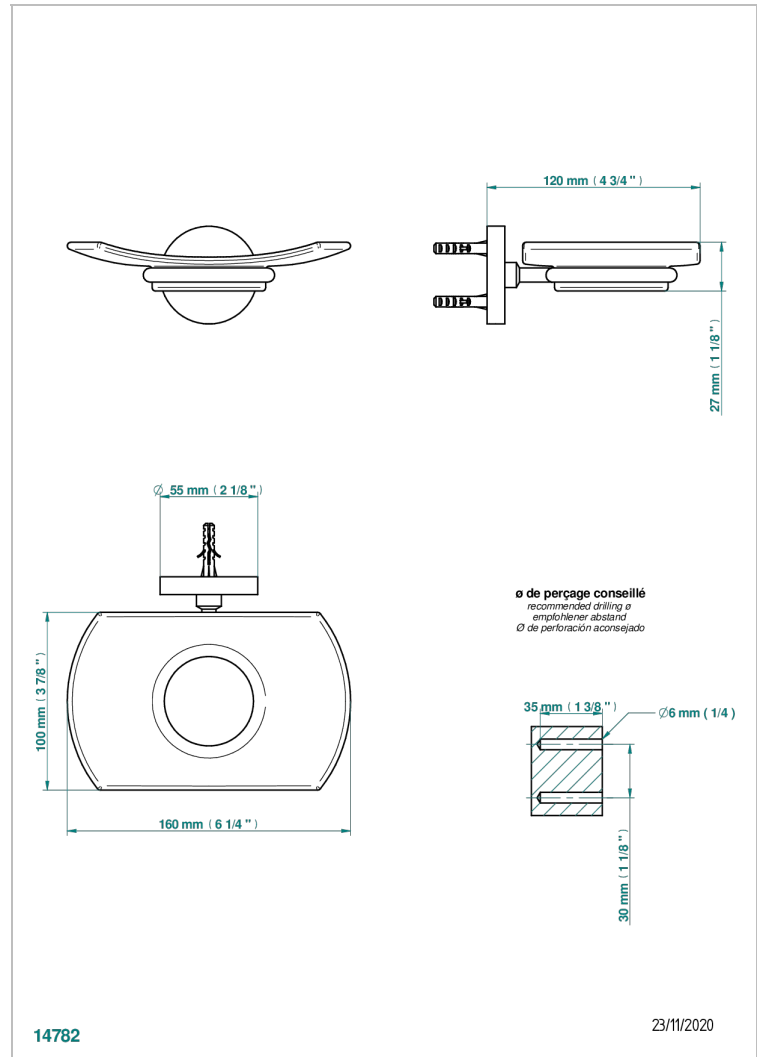

SPIRIT WITH LEVER

G58-500

Wall mounted glass soap dish

THG[®]
PARIS

CHARACTERISTIC

- Spirit with lever
- Wall mounted glass soap dish

AVAILABLE FINITIONS

Antique nickel - H28
Black ceram - D30
Blush PVD - H62
Brass color PVD - H49
Brown bronze color PVD - F33
Gold color PVD - H52