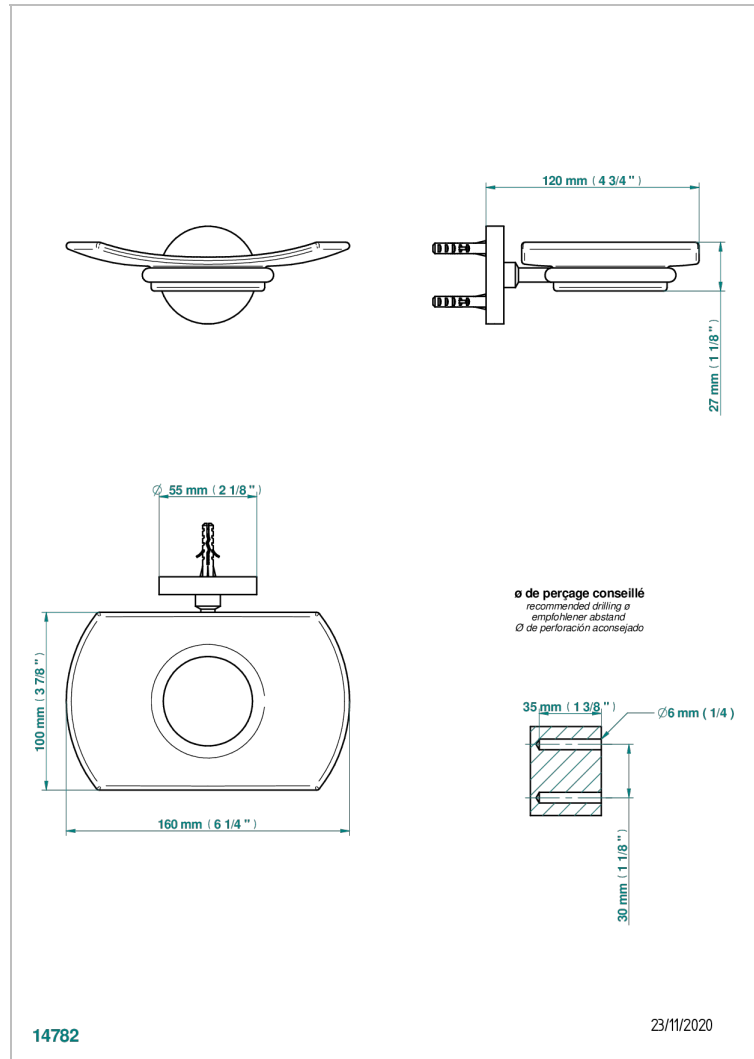

# SPIRIT WITH LEVER

G58-500

壁挂式肥皂架，带玻璃肥皂碟

## 特色

- Spirit with lever
- 壁挂式肥皂架，带玻璃肥皂碟