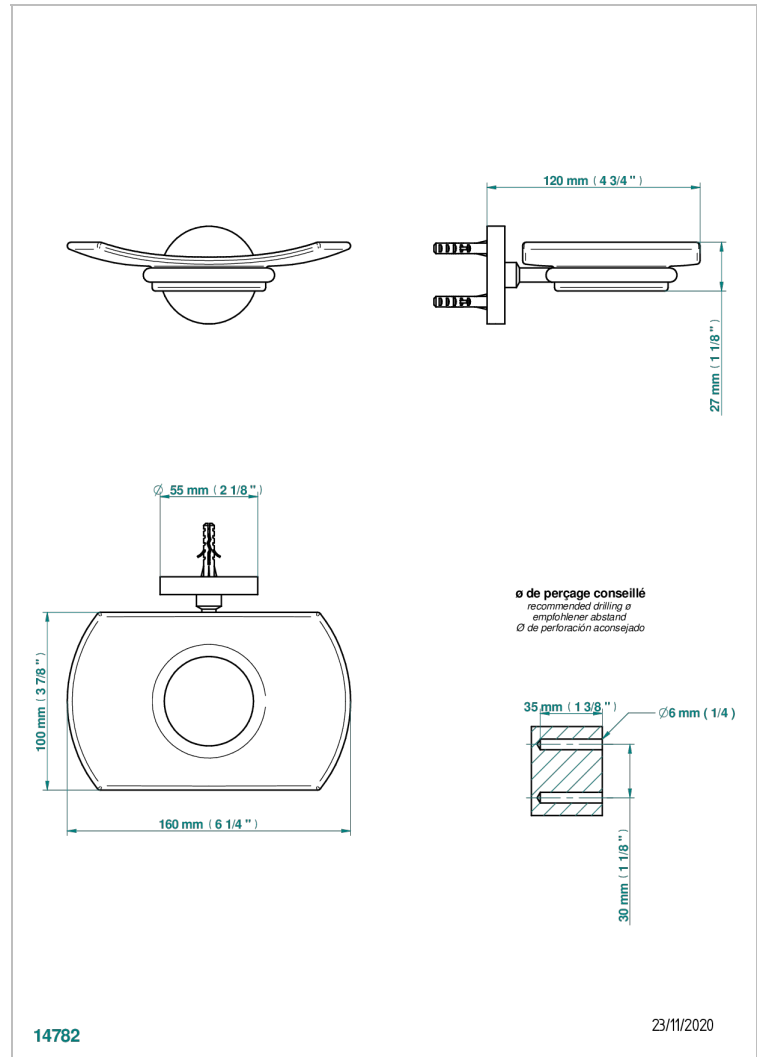

# COLLECTION "O"

G4P-500

Glass soap dish, wall mounted

THG<sup>®</sup>  
PARIS

## CHARACTERISTIC

- Collection "O"
- Glass soap dish, wall mounted