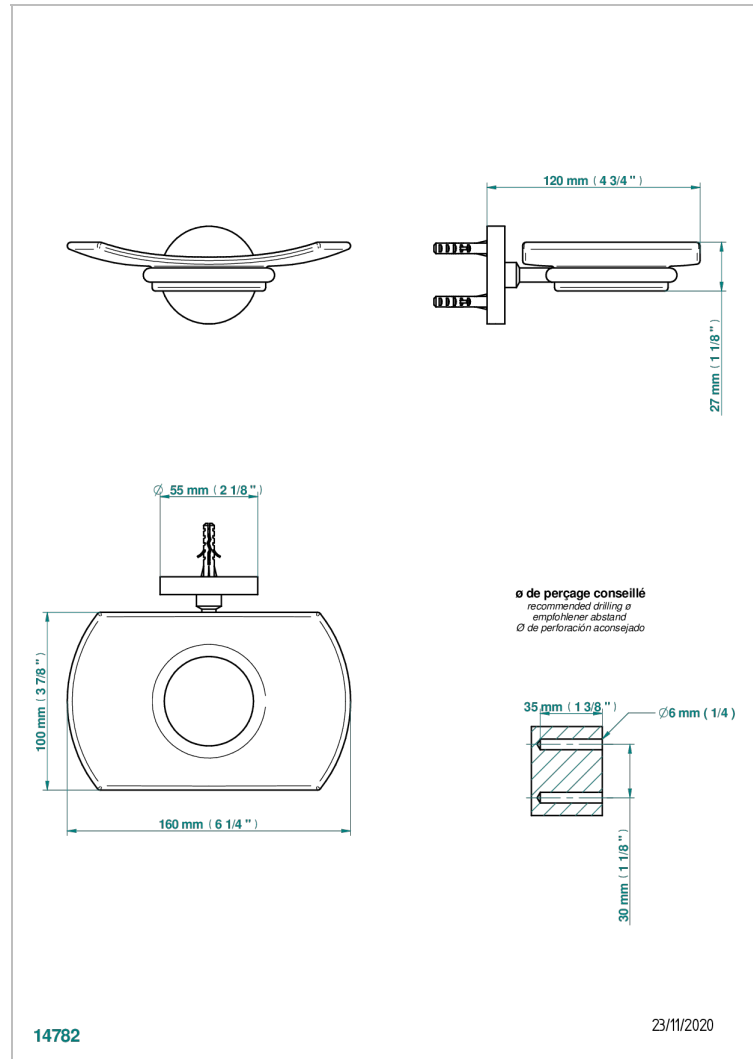

COLLECTION "O"

G4P-500

Wall mounted glass soap dish

THG[®]
PARIS

CHARACTERISTIC

- Collection "O"
- Wall mounted glass soap dish

AVAILABLE FINITIONS

Antique nickel - H28
Black ceram - D30
Blush PVD - H62
Brass color PVD - H49
Brown bronze color PVD - F33
Gold color PVD - H52