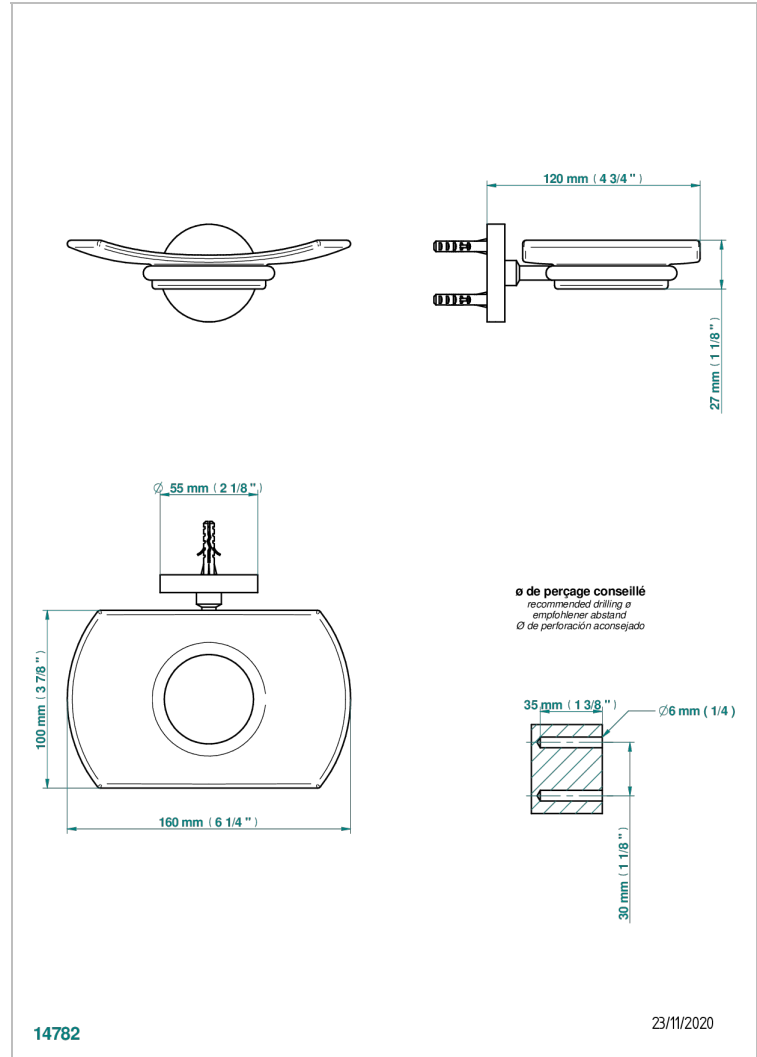

# COLLECTION "O"

G4P-500

Jabonera mural

THG<sup>®</sup>  
PARIS