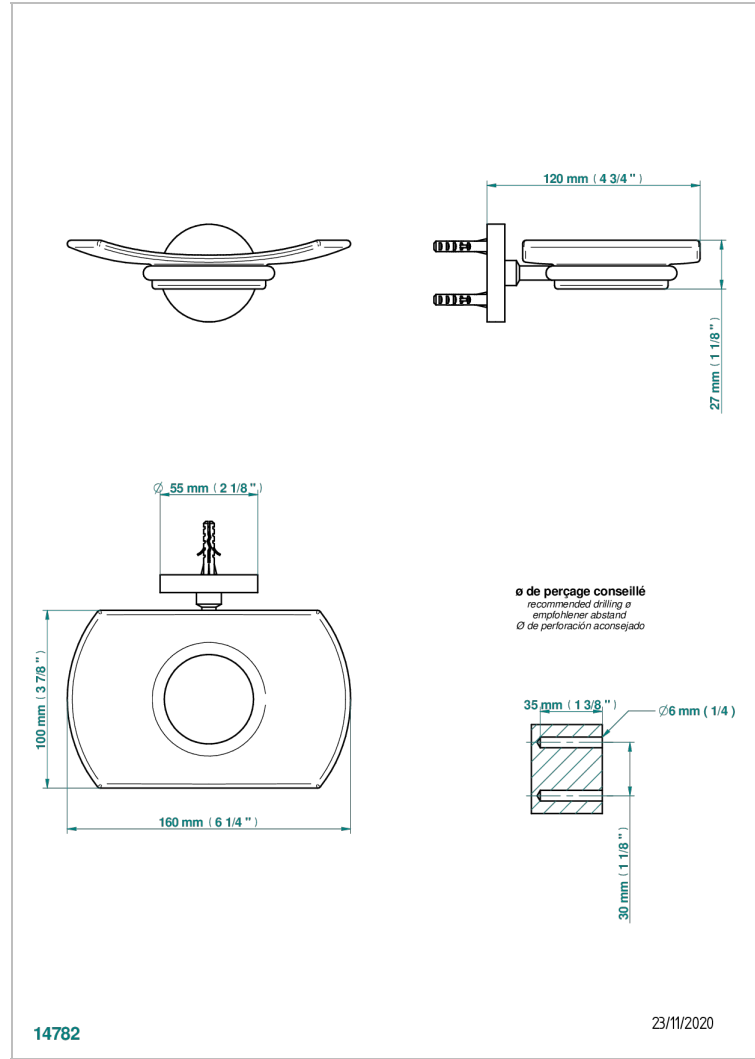

COLLECTION "O"

G4P-500

Wall mounted glass soap dish

THG[®]
PARIS

CHARACTERISTIC

- Collection "O"
- Wall mounted glass soap dish

AVAILABLE FINITIONS

Antique nickel - H28
Black ceram - D30
Blush PVD - H62
Brass color PVD - H49
Brown bronze color PVD - F33
Gold color PVD - H52