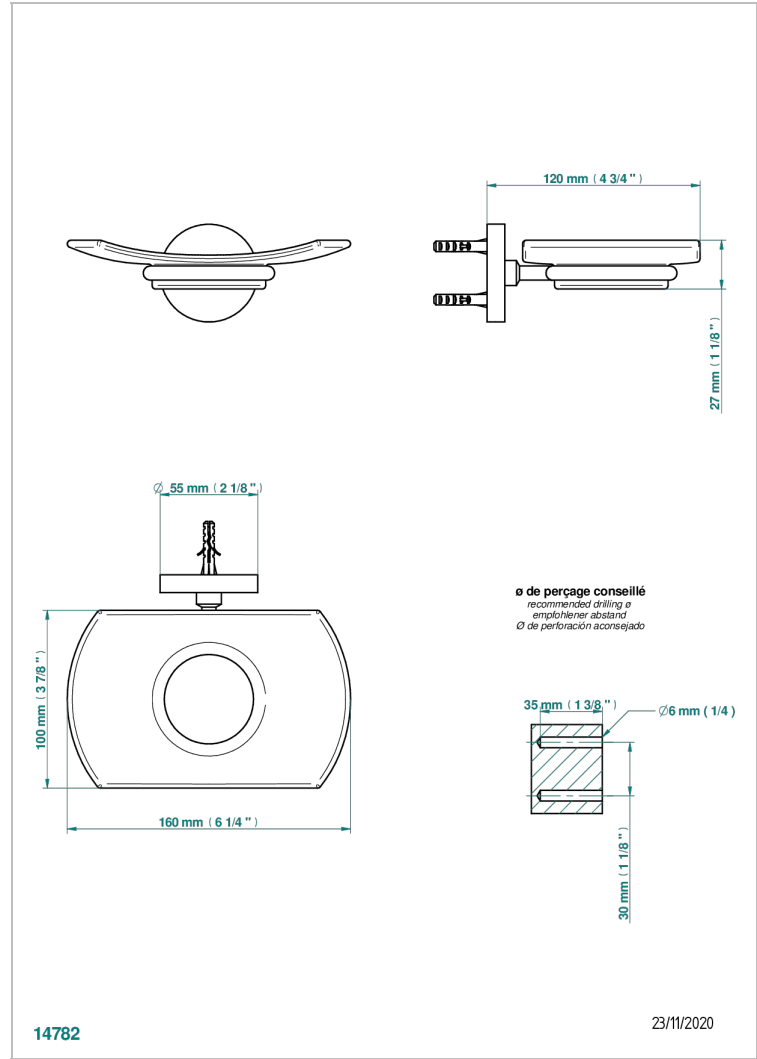

COLLECTION "O"

G4P-500

Wall mounted glass soap dish

THG[®]
PARIS

CHARACTERISTIC

- Collection "O"
- Wall mounted glass soap dish

AVAILABLE FINITIONS

Antique nickel - H28
Black ceram - D30
Blush PVD - H62
Brass color PVD - H49
Brown bronze color PVD - F33
Gold color PVD - H52