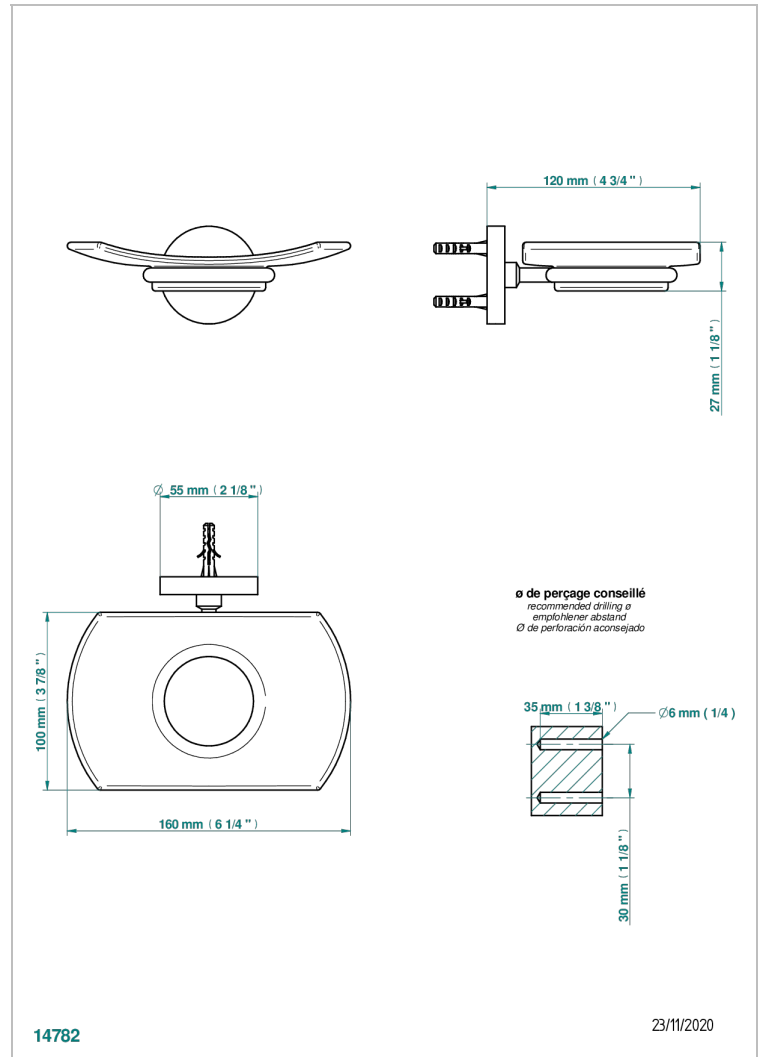

BAMBOU CLEAR CRYSTAL

A35-500

Glass soap dish, wall mounted

THG[®]
PARIS

CHARACTERISTIC

- BamboU Clear crystal
- Glass soap dish, wall mounted

AVAILABLE FINITIONS

Black ceram - D30
Blush PVD - H62
Brass color PVD - H49
Brown bronze color PVD - F33
Chrome polished - A02
Chrome polished / gold polished - G02