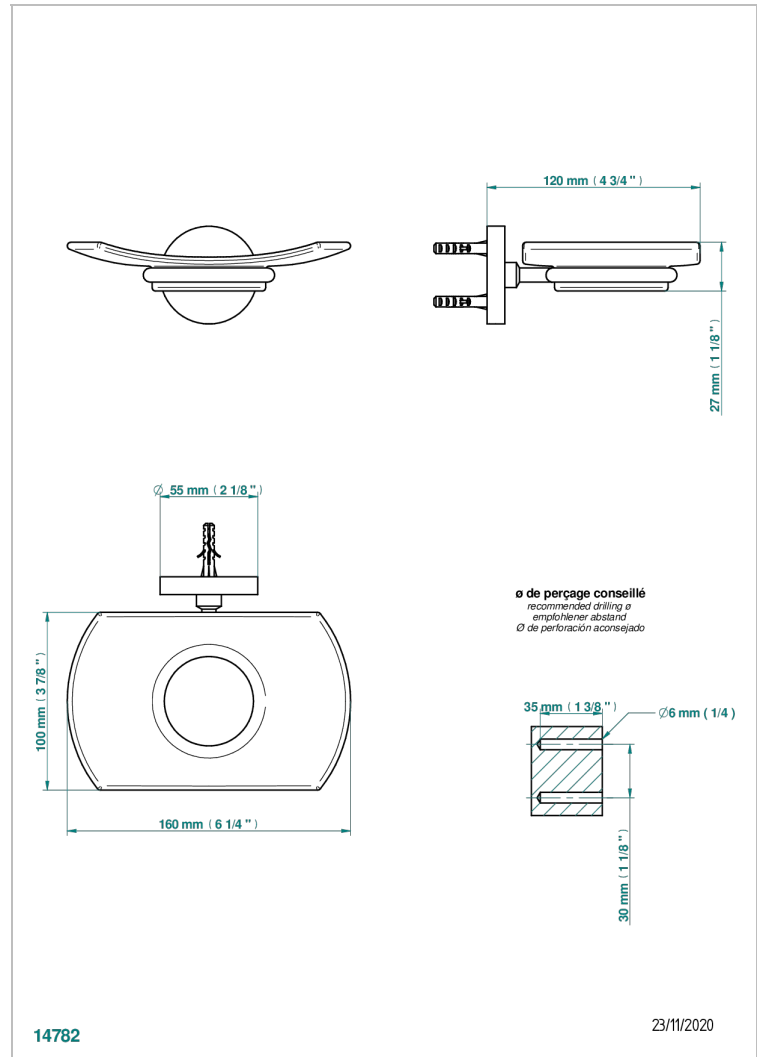

BAMBOU CLEAR CRYSTAL

A35-500

Wall mounted glass soap dish

THG[®]
PARIS

CHARACTERISTIC

- BamboU Clear crystal
- Wall mounted glass soap dish

AVAILABLE FINITIONS

Antique nickel - H28
Black ceram - D30
Blush PVD - H62
Brass color PVD - H49
Brown bronze color PVD - F33
Gold color PVD - H52