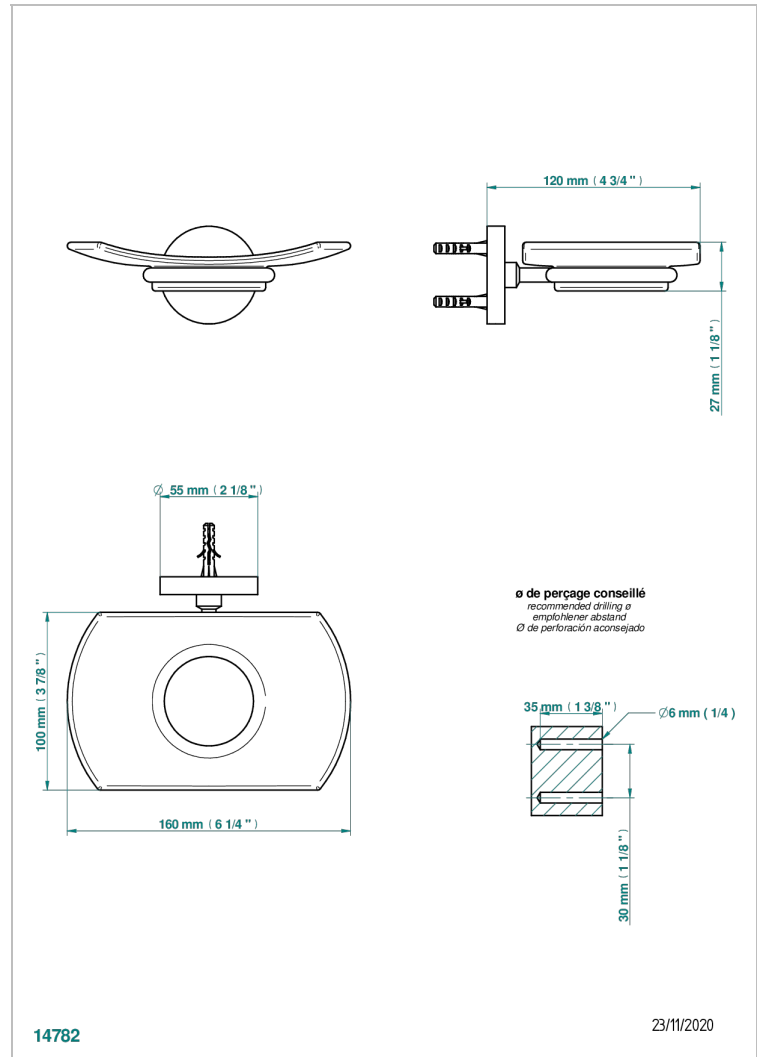

# BAMBOU CLEAR CRYSTAL

A35-500

Wall mounted glass soap dish

THG<sup>®</sup>  
PARIS

## CHARACTERISTIC

- Bambou Clear crystal
- Wall mounted glass soap dish