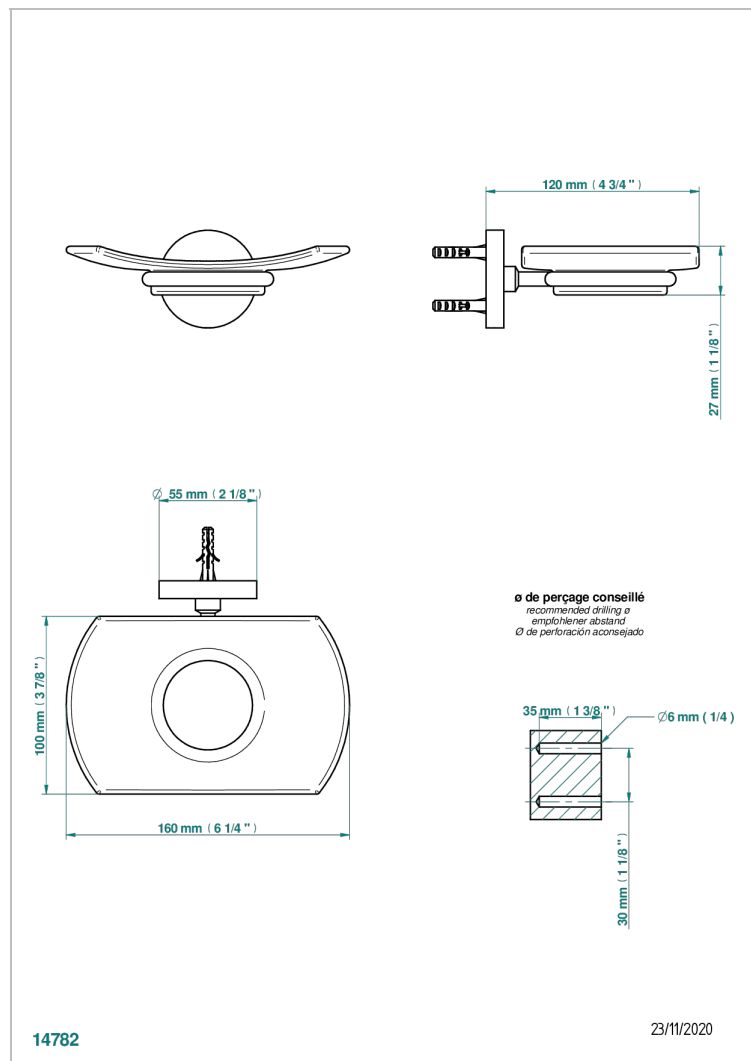

BAMBOU AMBER CRYSTAL

A34-500

Glass soap dish, wall mounted

CHARACTERISTIC

- BamboU Amber crystal
- Glass soap dish, wall mounted

AVAILABLE FINITIONS

Black ceram - D30
Blush PVD - H62
Brass color PVD - H49
Brown bronze color PVD - F33
Chrome polished - A02
Chrome polished / gold polished - G02